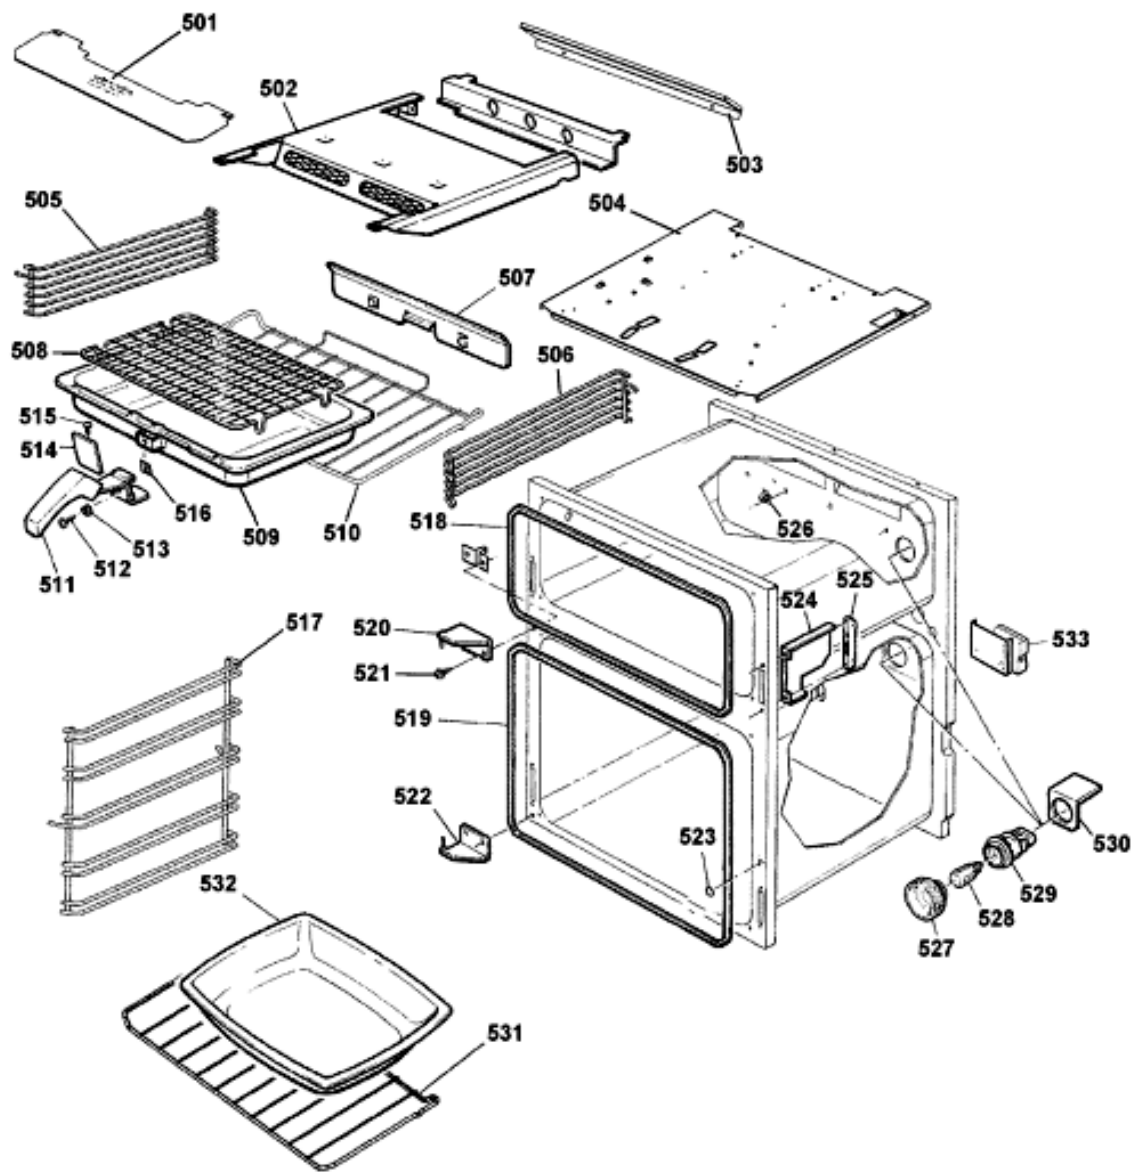

39814-03

Exploded views

39814-03

Spare parts list

Ref.	Code	From	To S/N	Substitute	Description	Notice	Industrial
501	C00199687			1 x C00259839	removeable deflector		
501	C00242277				heat deflector		
502	C00230407				grill fret assy		
503	C00230397				grill flue deflector		
505	C00241172				shelf support lh		
506	C00241173				shelf support rh 60cm		
507	C00238461				shelf shield		
508	C00199615			1 x C00117378	grid grill pan		
509	C00199497			1 x C00306067	grill pan		
511	C00238252				grill pan handle assy		
517	C00199639				shelf support main		
518	C00230400				top door seal		
519	C00230128				main door seal		
520	C00230121				hinge tapping plate		
520	C00230124				main door hinge top		
521	C00251124				screw (m5 x 10mm)		
522	C00230121				hinge tapping plate		
522	C00230125				main door hinge btm		
523	C00251084				blanking plug		
524	C00199668				hinge lagging guard		
526	C00229869			1 x C00039578	stat phial clip		
529	C00230132			1 x C00078426	lamp socket 25w 230v		
531	C00199643				oven shelf		
533	C00229995				spark gen itw		
533	C00230429				brkt spark generator