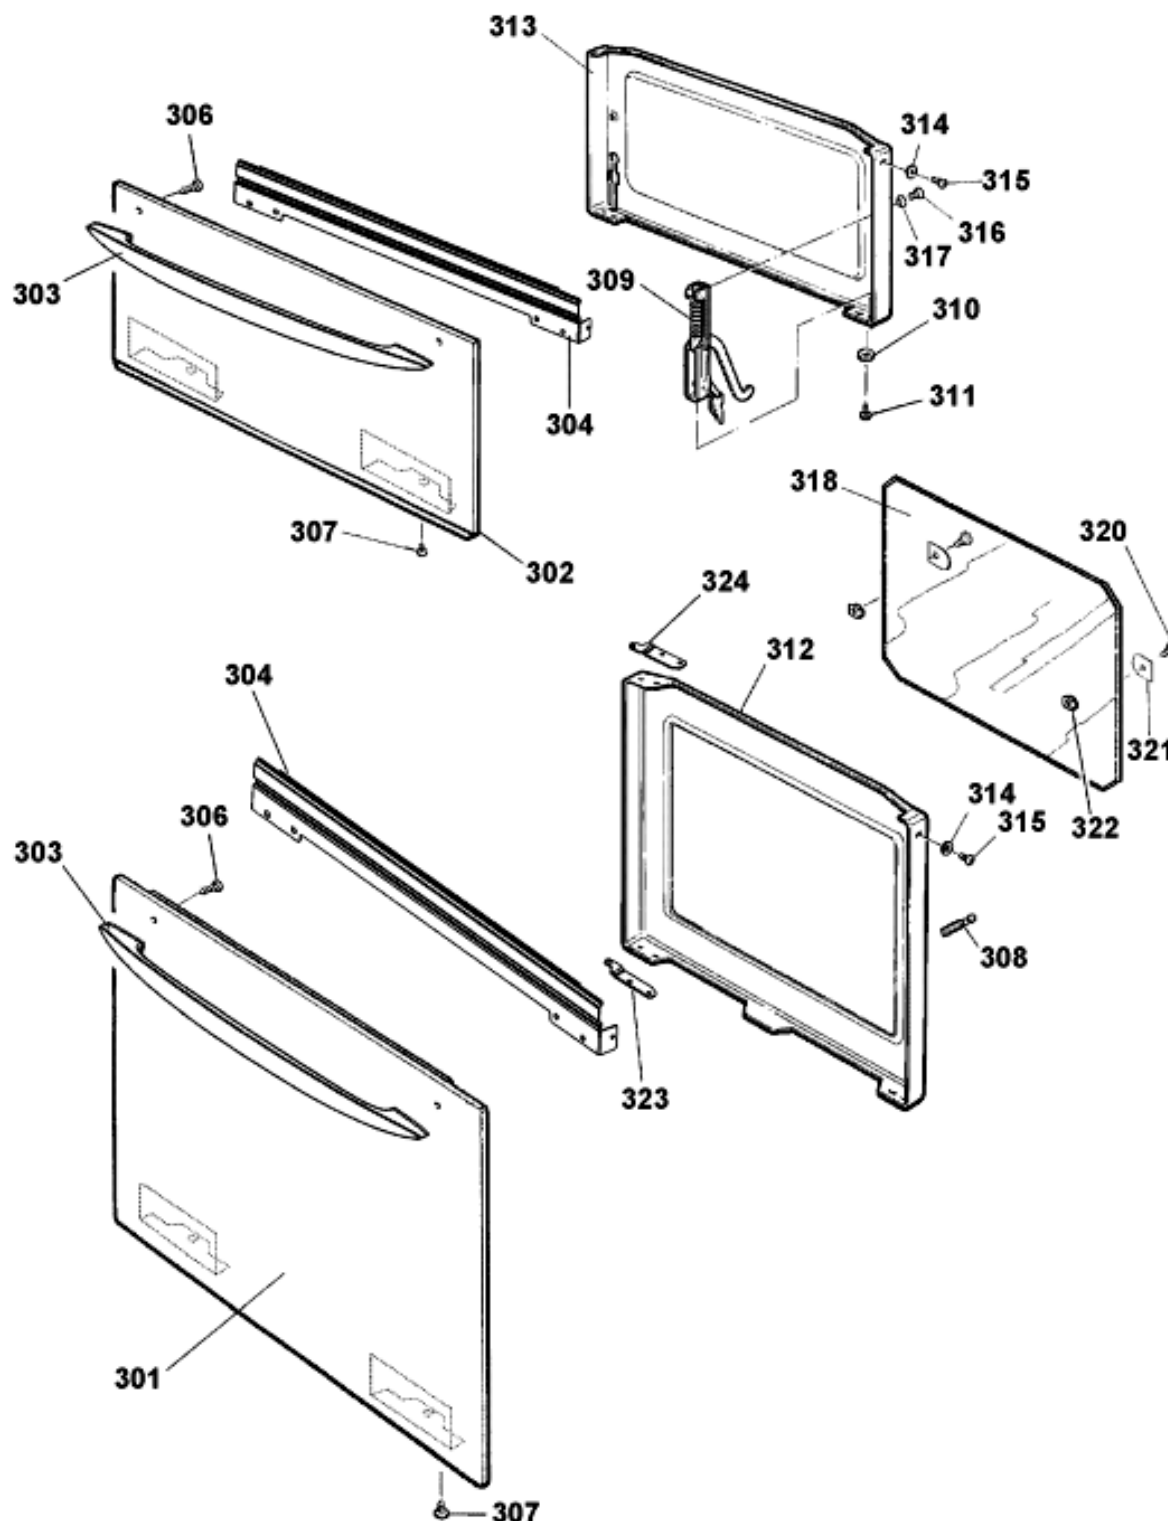

12896-10

Exploded views

12896-10

Spare parts list

Ref.	Code	From	To S/N	Substitute	Description	Notice	Industrial
301	C00225730				door glass main wht		
302	C00225729				door glass top white		
303	C00230021				oven door handle black		
303	C00230367				handle spacer 9mm		
304	C00146183			1 x C00256678	fibre washer m4 black		
304	C00230143			1 x C00194259	handle mount channel		
306	C00149712				washer		
306	C00199832			1 x C00280851	captive nut (no.8)		
306	C00251125			1 x C00230387	m5 x 16 screw		
307	C00149712				washer		
307	C00199818				screw m5 pozi csk		
308	C00230130				main door strike pin		
308	C00235546			1 x C00118116	catch door		
309	C00229811				door hinge		
311	C00199679				captive nut		
311	C00230336				screw no6 x 3/8" phil (rohs)		
312	C00199679				captive nut		
312	C00225754			1 x C00230393	main door inner panl		
312	C00230336				screw no6 x 3/8" phil (rohs)		
313	C00230145				top door insulation		
313	C00230222				solid inner top panl		
318	C00230144				main door inner glass relective		
321	C00199740			1 x C00117393	glass clamping plte		
322	C00227399			1 x C00225626	hinge fixing clip		
323	C00230125				main door hinge btm		
323	C00230142				low dr hing low supt		
324	C00230124				main door hinge top		
324	C00230141				main door hinge top		