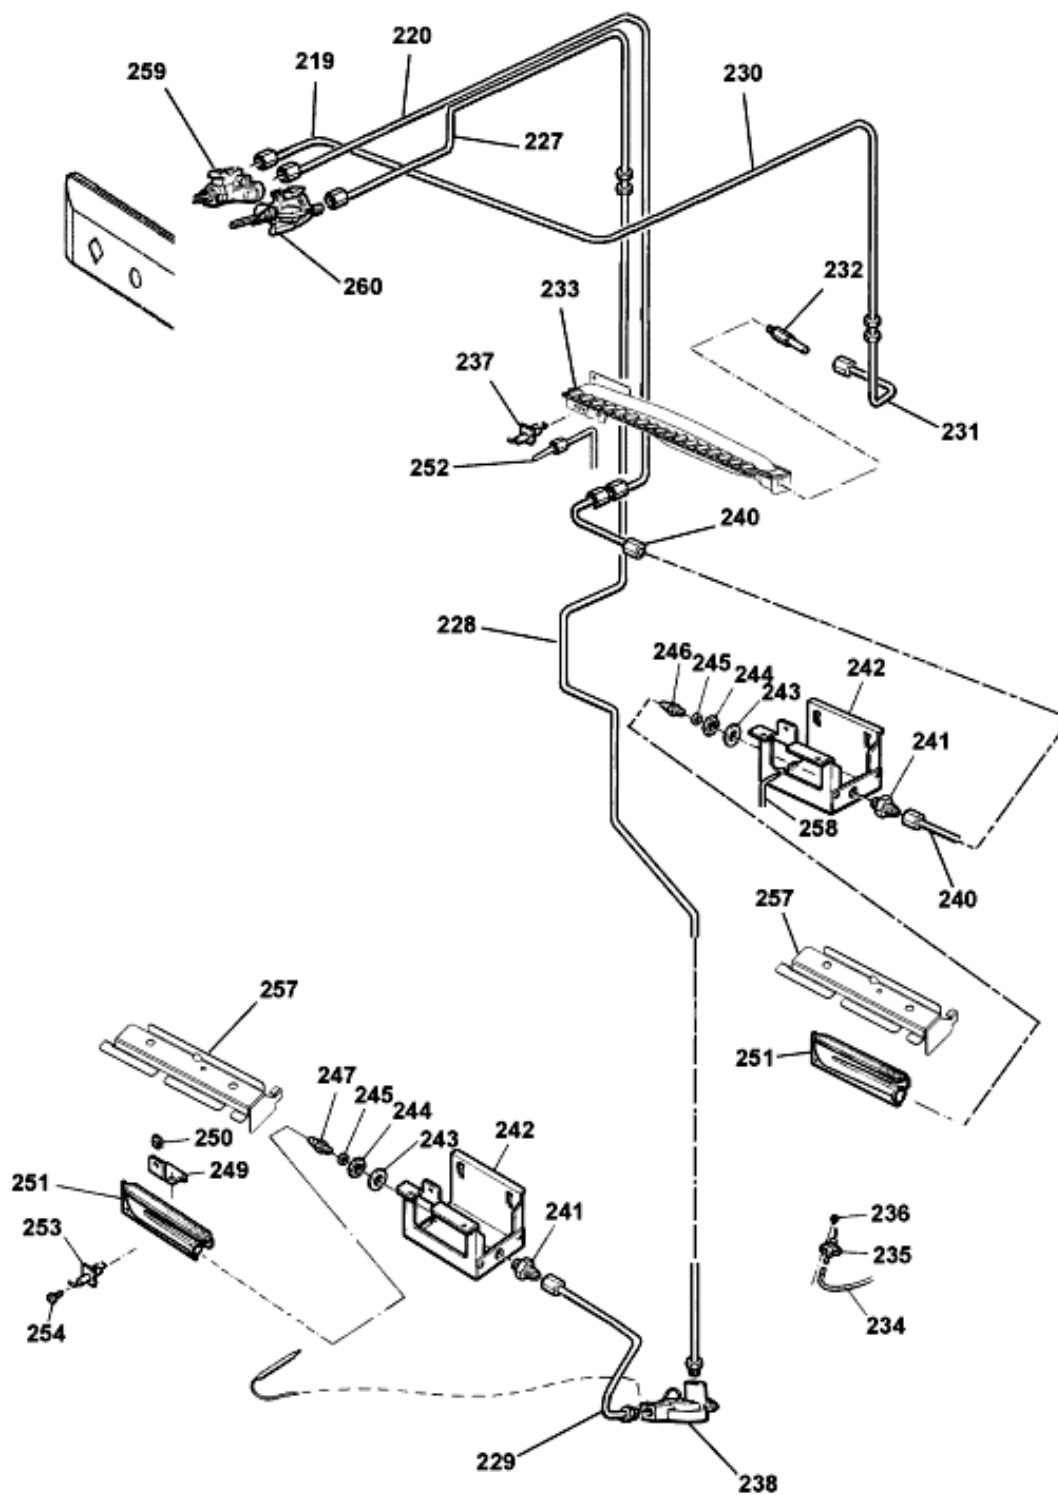

39814-02

Exploded views

39814-02

Spare parts list

Ref.	Code	From	To S/N	Substitute	Description	Notice	Industrial
219	C00230423				pipe tap to grill		
220	C00230426				pipe stat to top oven		
227	C00230425				pipe stat to m oven		
228	C00230404				pipe m oven joining		
229	C00230403				pipe m oven burner		
231	C00230402				pipe grill elbow		
233	C00241882				burner assy		
237	C00146196				electrode		
237	C00230269				ignition lead 770mm		
238	C00192903				this item is not fitted to this model		
240	C00230401				pipe top oven burner		
242	C00230398				injector mtg brkt		
246	C00242260				injector top oven 65 lpg		
247	C00254329				injector main oven 115		
251	C00230406			1 x C00119853	oven burner		
252	C00230405				thermocouple grill		
253	C00230408				electrode		
257	C00194679				oven burner retainer		
258	C00194624				thermocouple		
259	C00230424				gas thermostat		
260	C00230415				thermostat switch		
260	C00230427			1 x C00266937	gas thermostat		
999	C00194451				thermocouple 1400mm