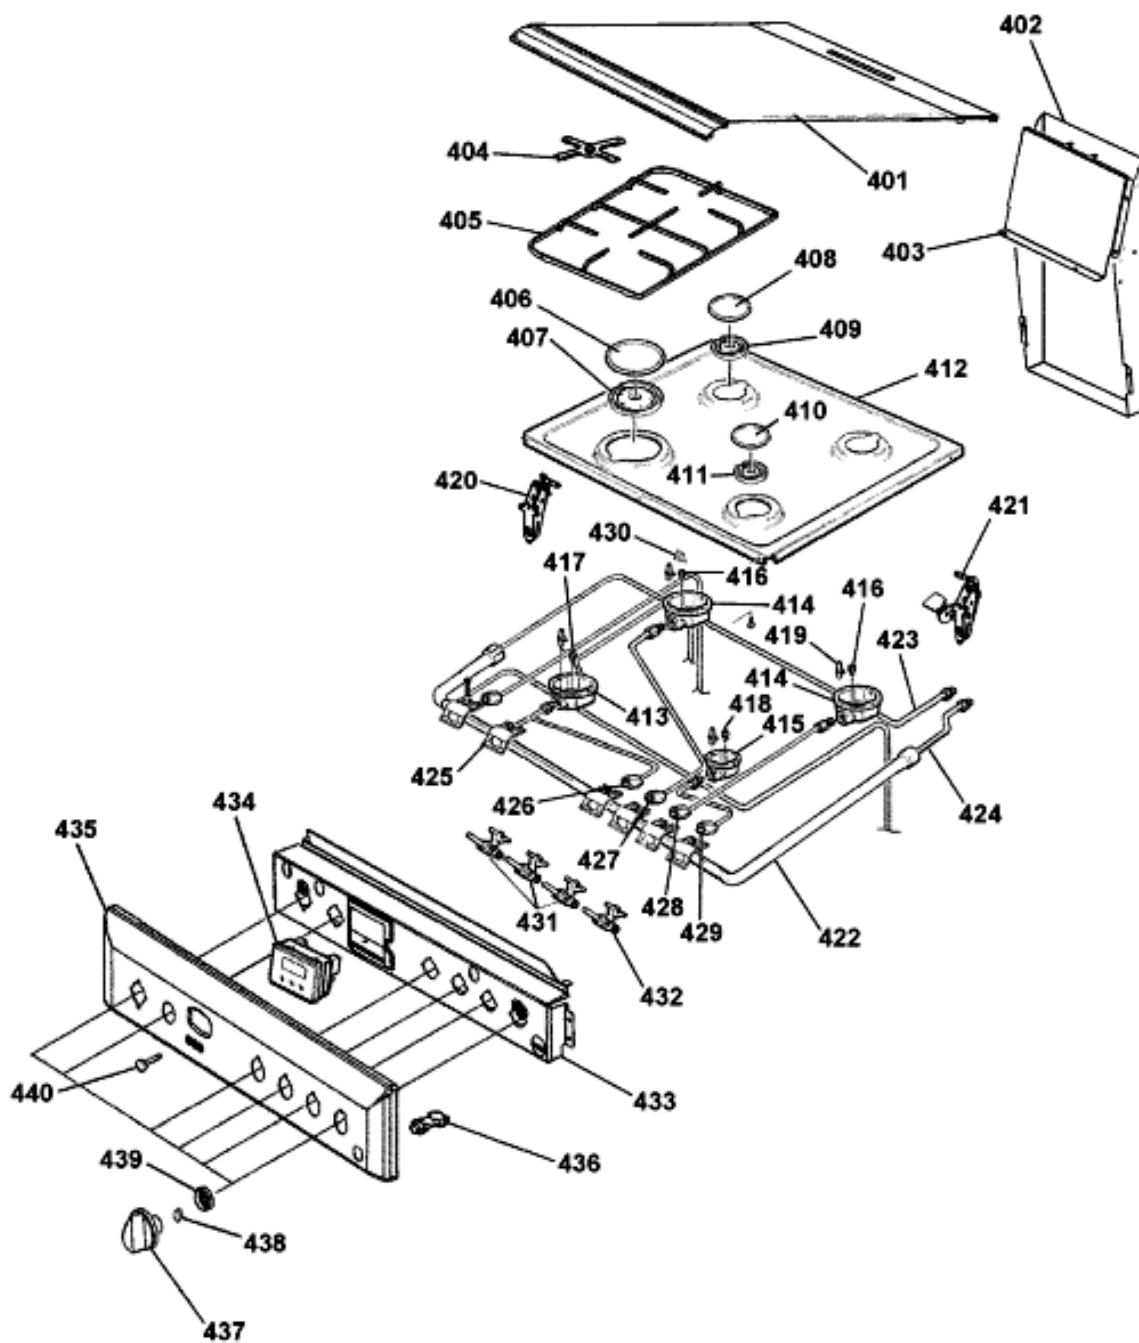

39814-01

Exploded views

39814-01

Spare parts list

Ref.	Code	From	To S/N	Substitute	Description	Notice	Industrial
401	C00242276				lid assy white		
401	C00242278			1 x C00034195	lid buffer		
402	C00230396				oven flue		
403	C00230399				oven flue cover		
404	C00230412			1 x C00033532	small pan adaptor		
405	C00230414			1 x C00110497	pan support black		
406	C00230243			1 x C00052931	burner cap rapide		
407	C00230241			1 x C00052928	burner ring large		
408	C00230244			1 x C00052932	burner cap semi		
410	C00230375			1 x C00052933	burner cap auxiliary		
411	C00230376			1 x C00052930	burner ring auxiliary		
412	C00230438			1 x C00117714	hob		
413	C00230246				burner base rapide		
413	C00230416			1 x C00052960	burner fixing screw		
414	C00230242			1 x C00052929	burner ring		
414	C00230247				burner base and jet semi		
419	C00241923				electrode assy1250mm		
420	C00230410				lid hinge lh		
421	C00230409			1 x C00242258	lid hinge rh		
422	C00230422				gas rail manifold		
423	C00230421				oven feed pipe assy		
425	C00199759				saddle clamp		
425	C00250818				m5 screw		
426	C00230419				pipe tap to rapid		
427	C00230417				pipe tap to semi rap		
429	C00230418				pipe tap to aux		
430	C00199743				electrode clip		
431	C00230252				gas tap bp30		
432	C00230255				gas tap bp41		
433	C00230433				control mtg panel		
434	C00239704			1 x C00195762	timer		
435	C00242274				control panel assy		
436	C00242273				ignition switch kit		
437	C00230430			1 x C00111341	control knob		
438	C00230140			1 x C00016035	control knob spring