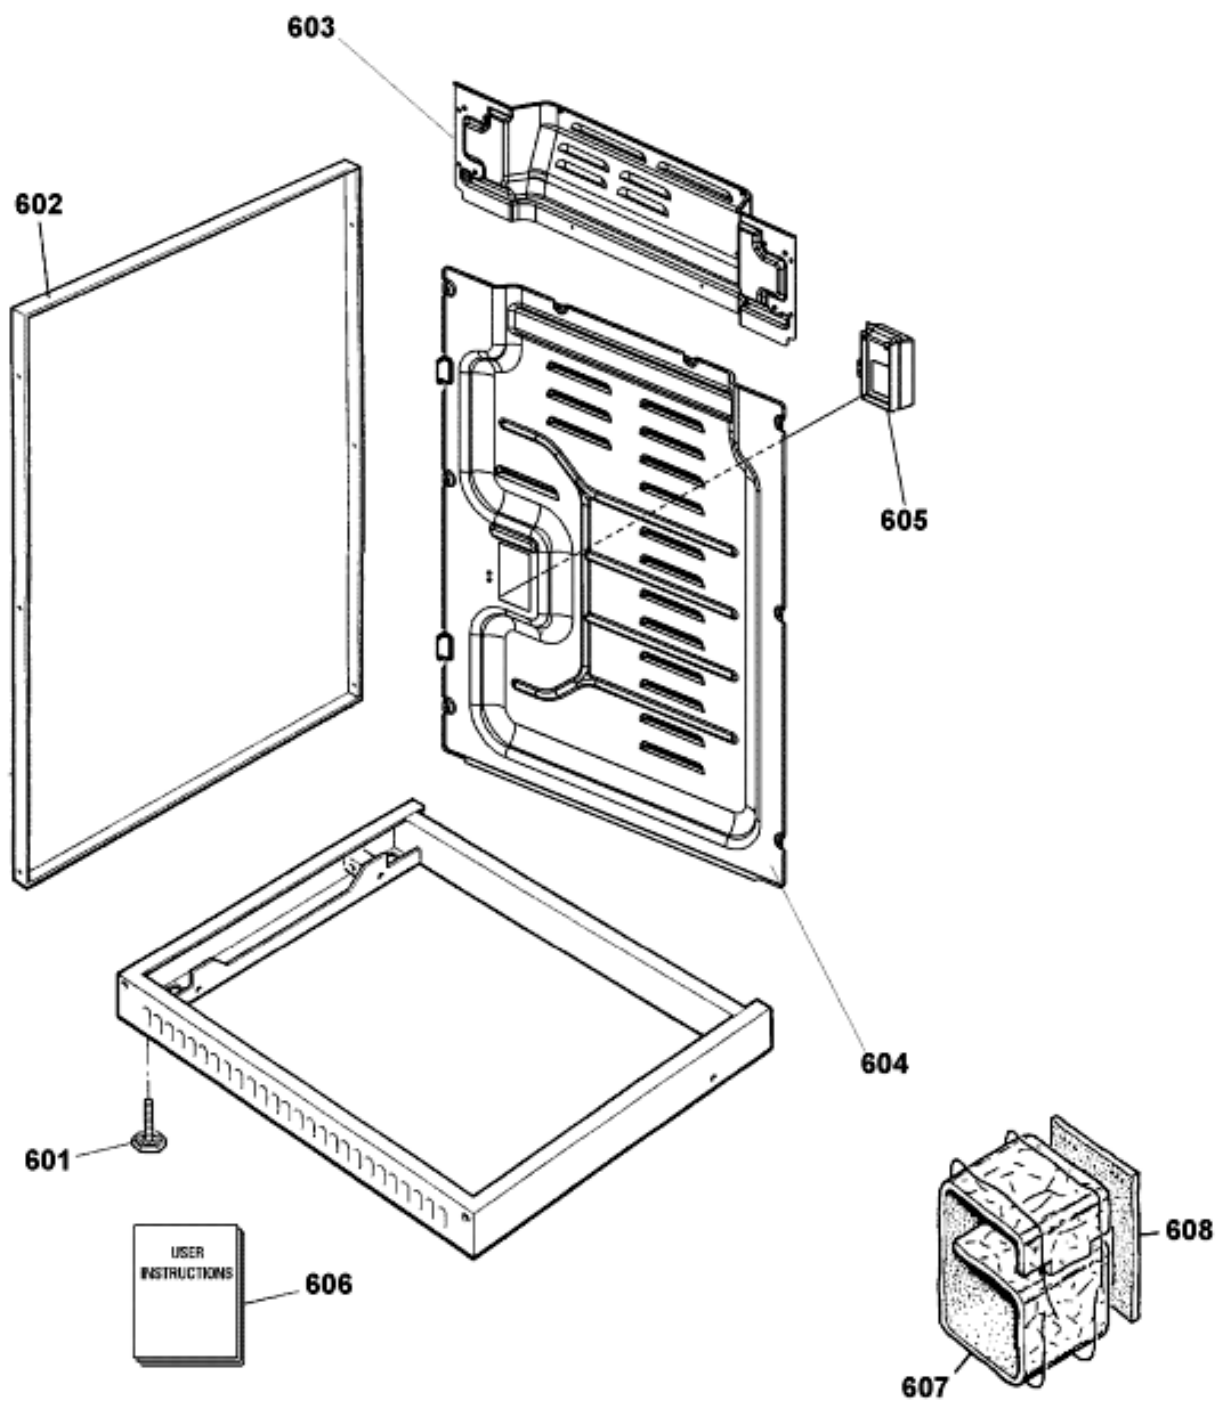

12896-10

Exploded views

12896-10

Spare parts list

Ref.	Code	From	To S/N	Substitute	Description	Notice	Industrial
301	C00225730				door glass main wht		
302	C00225729				door glass top white		
303	C00230021				oven door handle black		
303	C00230367				handle spacer 9mm		
304	C00146183			1 x C00256678	fibre washer m4 black		
304	C00230143			1 x C00194259	handle mount channel		
306	C00149712				washer		
306	C00199832			1 x C00280851	captive nut (no.8)		
306	C00251125			1 x C00230387	m5 x 16 screw		
307	C00149712				washer		
307	C00199818				screw m5 pozi csk		
308	C00230130				main door strike pin		
308	C00235546			1 x C00118116	catch door		
309	C00229811				door hinge		
311	C00199679				captive nut		
311	C00230336				screw no6 x 3/8" phil (rohs)		
312	C00199679				captive nut		
312	C00225754			1 x C00230393	main door inner panl		
312	C00230336				screw no6 x 3/8" phil (rohs)		
313	C00230145				top door insulation		
313	C00230222				solid inner top panl		
318	C00230144				main door inner glass relective		
321	C00199740			1 x C00117393	glass clamping plte		
322	C00227399			1 x C00225626	hinge fixing clip		
323	C00230125				main door hinge btm		
323	C00230142				low dr hing low supt		
324	C00230124				main door hinge top		
324	C00230141				main door hinge top		

12896-25

Exploded views

12896-25

Spare parts list

Ref.	Code	From	To S/N	Substitute	Description	Notice	Industrial
601	C00225564				adjustable foot		
601	C00230436				plinth assy		
602	C00230122			1 x C00252540	side panel long wht		
603	C00230435			1 x C00193387	upper rear panel		
604	C00230275				outer rear panel		
605	C00044801			1 x C00279613	three-pole cable + plug 2m 3x1 uk		
605	C00230432			1 x C00118110	mtb gas		
606	C00161629				handbook		
606	C00221585				fse gas manual		
606	C00221943				service manual		
607	C00199594				lagging wire		
607	C00230395				lagging wrap		
608	C00230394			1 x C00265689	rear lagging matt		
999	C00242266				lpg kit		