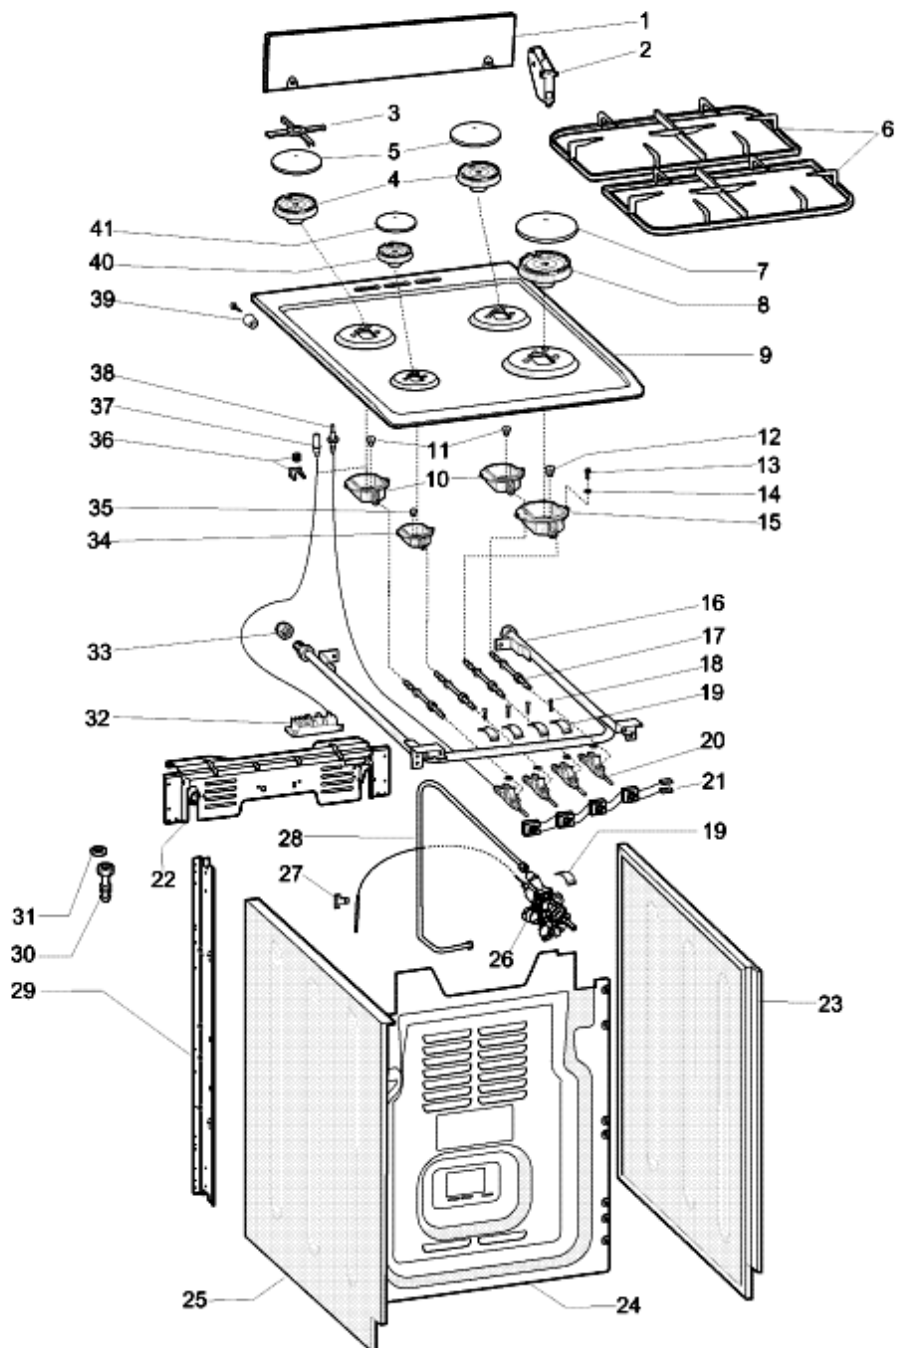

4280170a

Exploded views

matr.40801.0001

4280170a

4280170a

Spare parts list

Ref.	Code	From	To S/N	Substitute	Description	Notice	Industrial
000	C00112528				instruction book gb		
002	C00090210				box cover hinge		
003	C00033532				reducing grid - pan grids		
004	C00052929				burner ring - medium		
005	C00052932				burner cap semi rapide		
006	C00110497				double pan support		
007	C00052931				burner cap rapide (large) black		
008	C00052928				burner ring/flame splitter - large		
009	C00073878				stainless steel acc.s2000		
010	C00052926				burner cup - medium burner		
011	C00057740				gas jet ng 106 - small burner		
012	C00052940				gas jet 116 ng large burner		
013	C00052960				burner fixing screw (stainless		
015	C00052925				burner cup - large burner		
016	C00110458				gas pipe 4 60x60 piro		
017	C00116140				gas pipe - aluminium tube l=480		
018	C00090205				bolt m5x15 te		
018	C00264392	80302...			bolt m4x17.8 tsp esagonale sabaf		
019	C00031027		80301...		bolt m4		
019	C00031028		80301...		fixing saddle - gas tap		
019	C00088881				fixing saddle - gas tap		
019	C00264393	80302...			fixing saddle - gas tap sab.		
020	C00090011				one way multigas tap 41 copreci		
020	C00090013				one way multigas tap 30 copreci		
022	C00064142				cross beam mounting plane c60		
023	C00115185				side panel right inox 50x60x60		
024	C00098794				back panel cooker 60x60 lodz		
025	C00115186				side panel left inox 50x60x60		
026	C00109682			1 x C00144542	2 ways oven thermostat with		
027	C00082729				push in spring clip - thermostat		
028	C00092816			1 x C00089624	oven gas pipe - aluminium tube		
028	C00092817				oven gas pipe - aluminium tube		
029	C00098784		40512...		back strut rh/lh c60x60 lodz		
029	C00308395	40513...			back strut rh/lh c60x60 lodz		
031	C00010506				sealing washer - gas elbow/pipe		