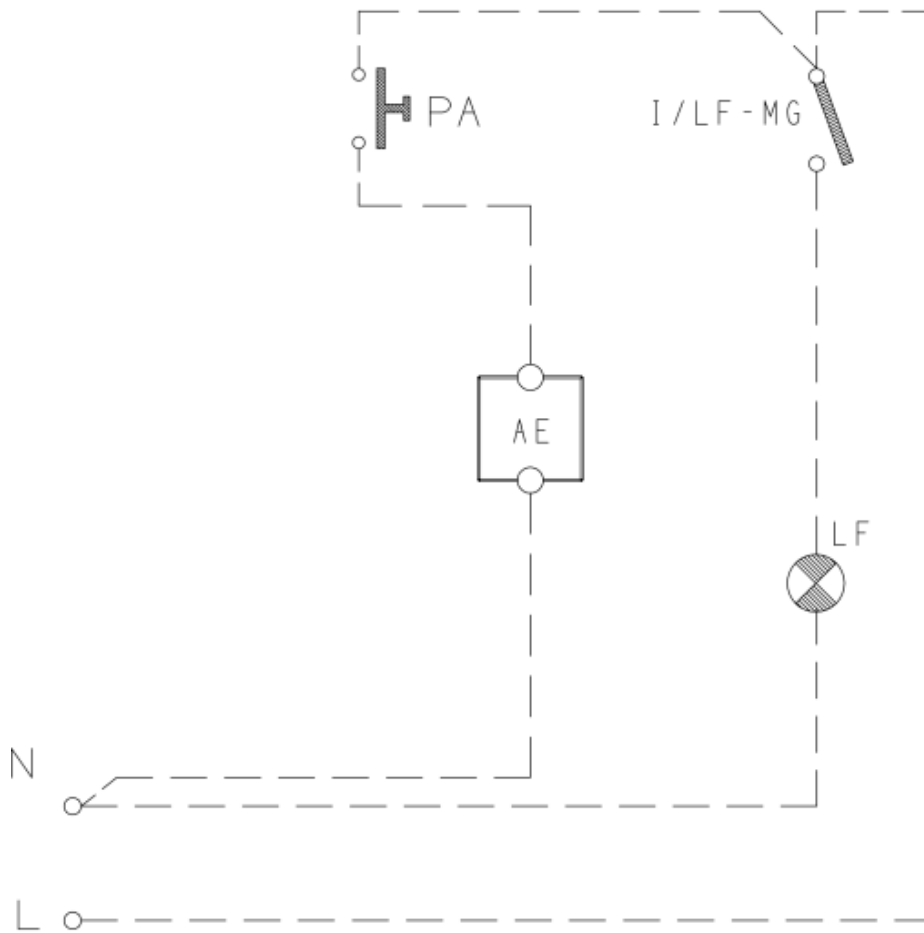

Electric schemes and links

Cod. 16001806400

se16001806400