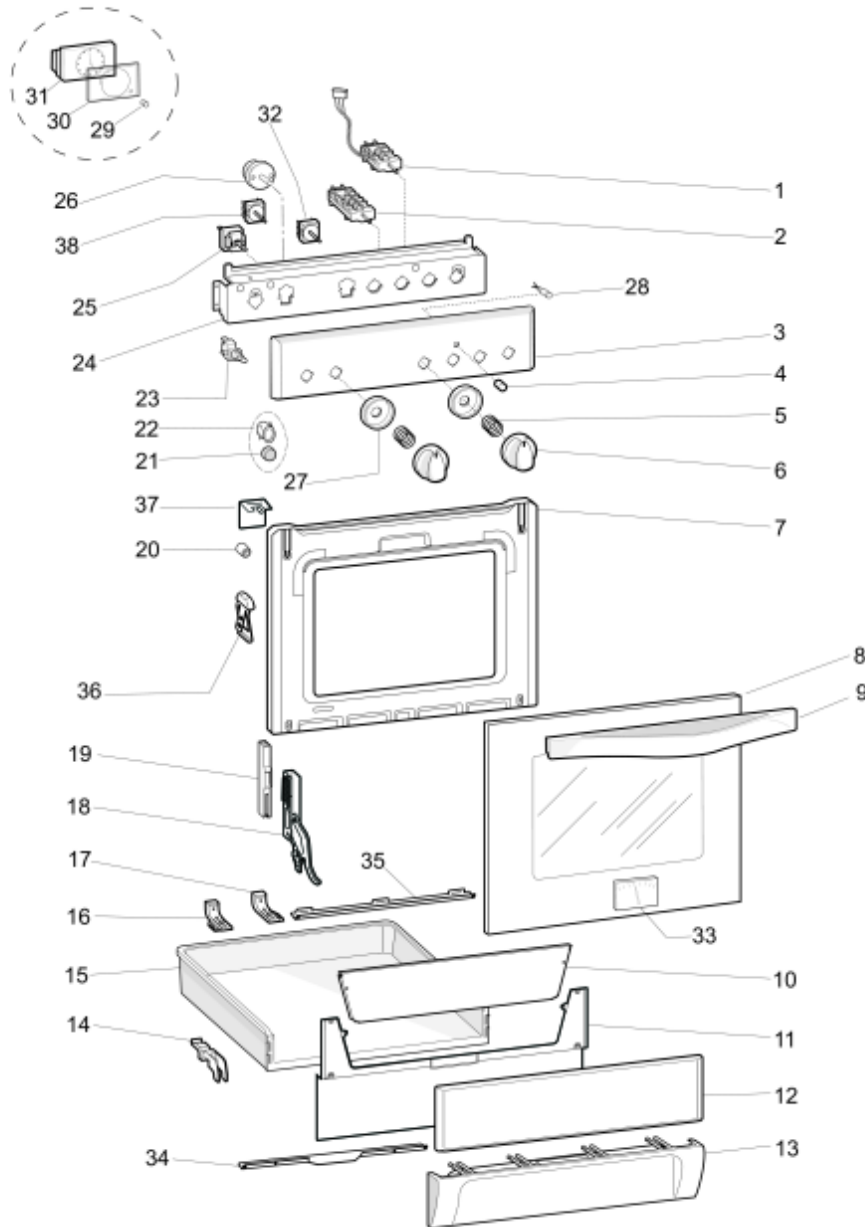

4280340

Exploded views

4280340

4280340

Spare parts list

Ref.	Code	From	To S/N	Substitute	Description	Notice	Industrial
003	C00112546				control panel k6g21(x)/g		
005	C00016035				control knob disc spring		
006	C00111340				timer knob bk ind c60x60 lodz		
006	C00111341				burner knob		
007	C00099195				oven inner door + inner door		
008	C00141520			1 x C00193236	inox oven door 60 ind glass +		
009	C00109322				oven door handle black l=593		
010	C00098782		20118...		warming drawer front 60x60 lodz		
011	C00112393				black dishwarmer door support		
012	C00111347				dishwarmer door inox c60x60 ind		
014	C00139979				front drawer support		
015	C00139980				drawer sheet metal c60x60		
016	C00098780				drawer support left 60x60		
017	C00098779				drawer support right 60x60		
018	C00098796				hinge for oven door normal		
019	C00033337				hinge support		
021	C00111339				cover (ignition switch) - black		
022	C00040109				switch support black		
023	C00033335				lamp switch (na)		
023	C00045793				ignition switch		
024	C00099267				controls mounting panel c60x60		
026	C00052527				minute timer d = 6mm		
027	C00111342				control knob disc - black		
099	C00017240				self-tapping screw 8px9,52 t1/2t-		