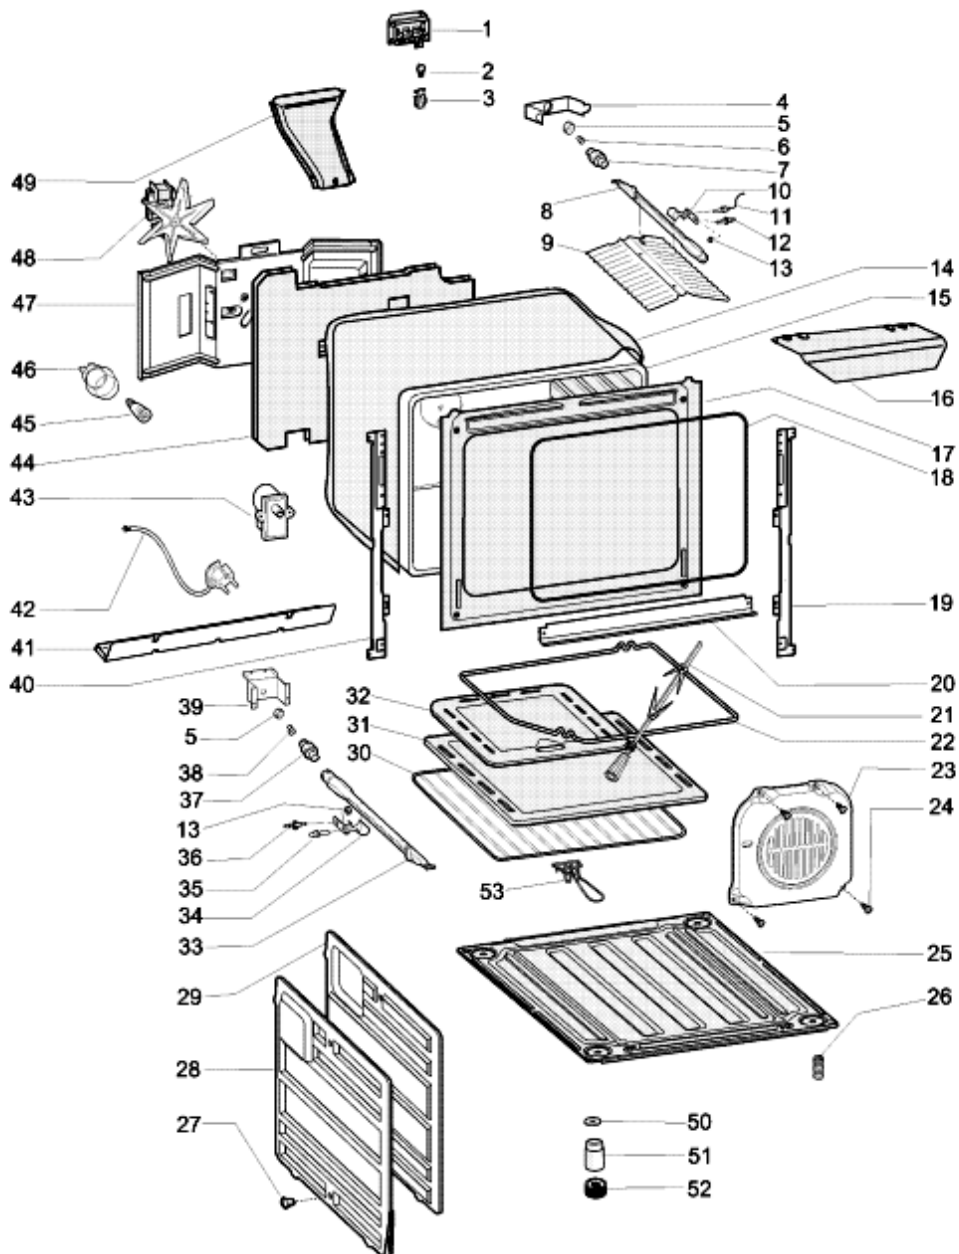

4280230

Exploded views

ref.40115.0001

4280230

4280230

Spare parts list

Ref.	Code	From	To S/N	Substitute	Description	Notice	Industrial
001	C00118110				mains terminal block		
003	C00094418				stop mains supply cable		
004	C00082150				support for gas injector body		
005	C00002864				injector unit nut		
006	C00025772				nat gas grill jet		
007	C00025312				injector body		
008	C00082332		60508...		oven burners complete safety l=		
009	C00024387		60508...		grill burner deflector		
010	C00082400		60508...		bracket for thermocouple grill		
011	C00099266		60508...		spark plugs grill c60x60 lodz		
011	C00145040	60509...			electrode grill new cast l=500		
012	C00051435		60508...		stop ring thermocouple		
012	C00078735		60508...		thermocouple l = 1000 mm		
012	C00143490	60509...		1 x C00307855	oven & grill thermocouple		
013	C00038802		60508...		nut for thermocouple nut m8x1		
014	C00099257			1 x C00270919	gas oven insulation mat 60x60		
015	C00111305				cavity oven gas c60x60		
016	C00011093				deflector washer		
016	C00011549				self-tapping screw 8px12,7 tsp-		
016	C00112370				knob heat deflector plate		
017	C00098802				oven front panel c60x60 lodz		
018	C00081579				oven door seal		
019	C00098793			1 x C00297712	hinge roller support right 60x60		
025	C00098787				base plate c60x60 lodz		
025	C00098788				bracket for base plate c60x60 lodz		
026	C00016119			1 x C00055585	foot		
030	C00081578				oven grid		
030	C00099837				dripping-pan grid hotpoint/creda		
031	C00099836			1 x C00270220	enamelled grill pan black		
032	C00082736				floor gas oven		
033	C00082734		60508...	1 x C00143492	oven burner		
033	C00143492	60509...		1 x C00307854	oven burners complete new cast		
033	C00143493	60509...		1 x C00113993	clip oven burners complete new		
034	C00048753		60508...	1 x C00027147	bracket for thermocouple		
035	C00082735		60508...	1 x C00140606	electrode