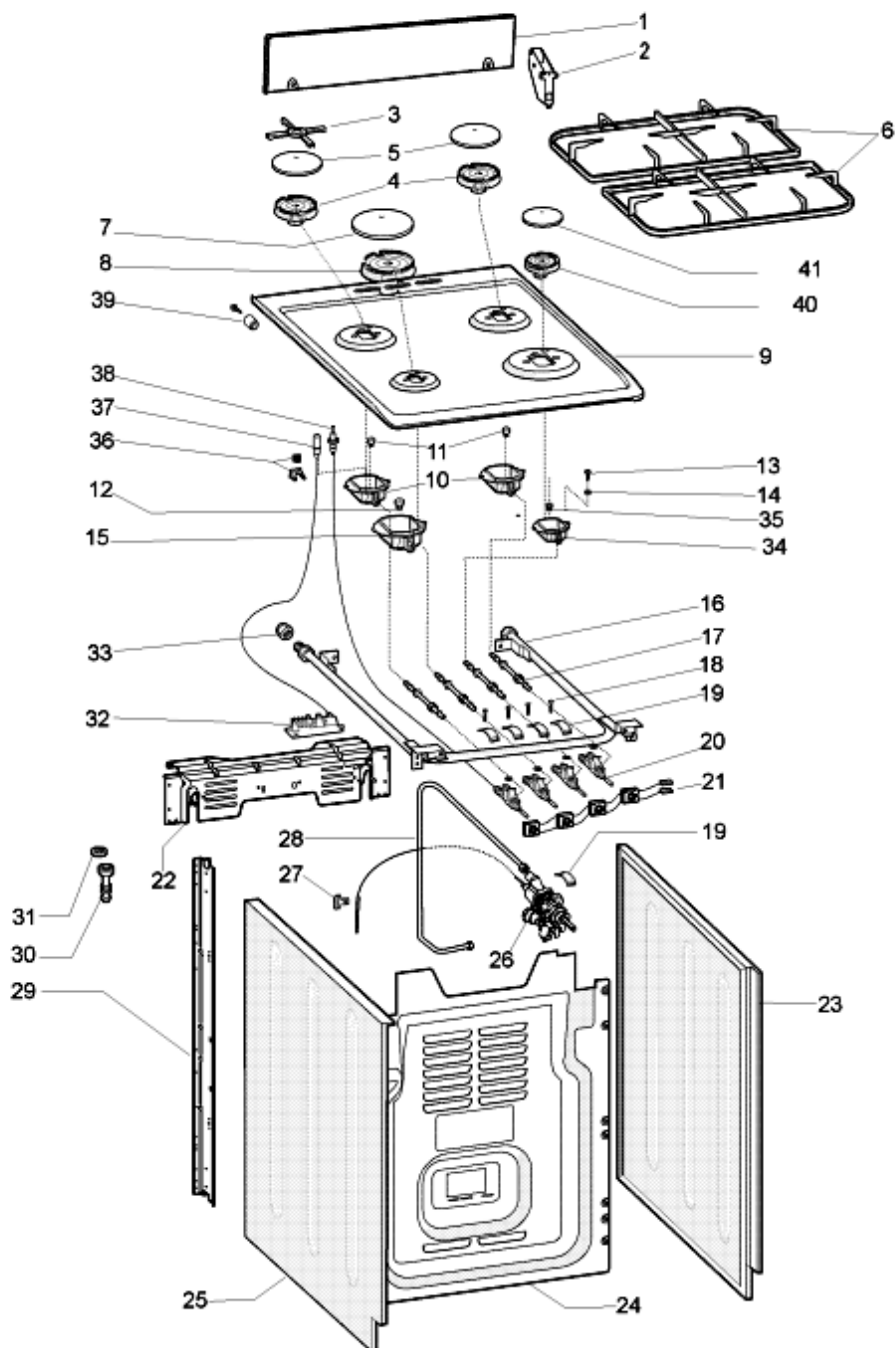

4280170b

Exploded views

matr.40801.0001

4280170b

4280170b

Spare parts list

Ref.	Code	From	To S/N	Substitute	Description	Notice	Industrial
001	C00192903 (482000091621)				this item is not fitted to this model		
002	C00090210				box cover hinge		
003	C00033532 (482000026252)				reducing grid - pan grids		
004	C00052929 (482000026822)				burner ring - medium		
005	C00052932 (482000026825)				burner cap semi rapide (medium)black		
006	C00110497 (482000028473)				double pan support		
007	C00052931 (482000026824)				burner cap rapide (large) black		
008	C00052928 (482000026821)				burner ring/flame splitter - large		
009	C00109302 (482000061822)				hob top 40 inox sic.+acc. c60		
010	C00052926 (482000026819)				burner cup - medium burner		
011	C00033835 (482000022599)				gas jet 70 - lpg/ng medium burner		
011	C00057740 (482000022655)				gas jet ng 106 - small burner		
012	C00052937 (482000026828)				gas jet 86 lpg - large burner		
012	C00052940 (482000026831)				gas jet 116 ng large burner		
013	C00052960 (482000074747)			1 x C00280168 (482000031469)	burner fixing screw (stainless steel)		
015	C00260597 (482000085421)			1 x C00230246 (482000062560)	burner base and jet rapide		
016	C00110458 (482000062575)				gas pipe 4 60x60 piro		
017	C00195717 (482000090870)				pipe		