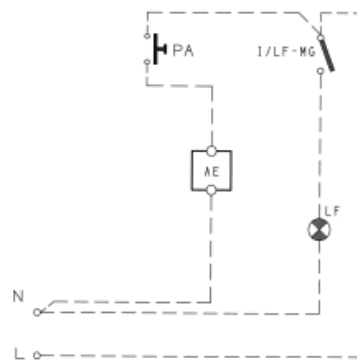

4280340a

Exploded views

4280340a

4280340a

Spare parts list

Ref.	Code	From	To S/N	Substitute	Description	Notice	Industrial
003	C00112546 (482000061954)				control panel k6g21(x)/g		
005	C00016035 (482000022582)				control knob disc spring		
006	C00193547 (482000030151)				knob gas black indesit		
006	C00264208 (482000085785)				knob		
007	C00278443				oven inner door + inner door glass 60x60		
008	C00193236 (482000062738)				inox oven door 60 ind glass+br rohs		
009	C00109322 (482000079467)				oven door handle black l=593 c60x60		
010	C00098782 (482000022807)		20118...		warming drawer front 60x60 lodz		
011	C00112393				black dishwarmer door support h900		
012	C00111347 (482000079654)				dishwarmer door inox c60x60 ind		
014	C00139979 (482000022939)				front drawer support		
015	C00139980 (482000022940)				drawer sheet metal c60x60		
016	C00098780 (482000022806)				drawer support left 60x60		
017	C00098779 (482000022805)				drawer support right 60x60		
018	C00098796 (482000028302)				hinge for oven door normal c60x60		
019	C00131242 (482000022901)				roller holder		
021	C00111339 (482000028514)				cover (ignition switch) - black c60 ind		
022	C00040109 (482000026406)				switch support black		

023	C00033335 (482000073455)	lamp switch (na)
023	C00045793 (482000026572)	ignition switch
024	C00099267 (482000091585)	controls mounting panel c60x60 timer
026	C00052527 (482000026798)	minute timer d = 6mm
027	C00111342 (482000028516)	control knob disc - black

## Notices

n0512g01: INTRODUCED NEW DRAWER

---

Electric schemes and links

Cod. 16001806400