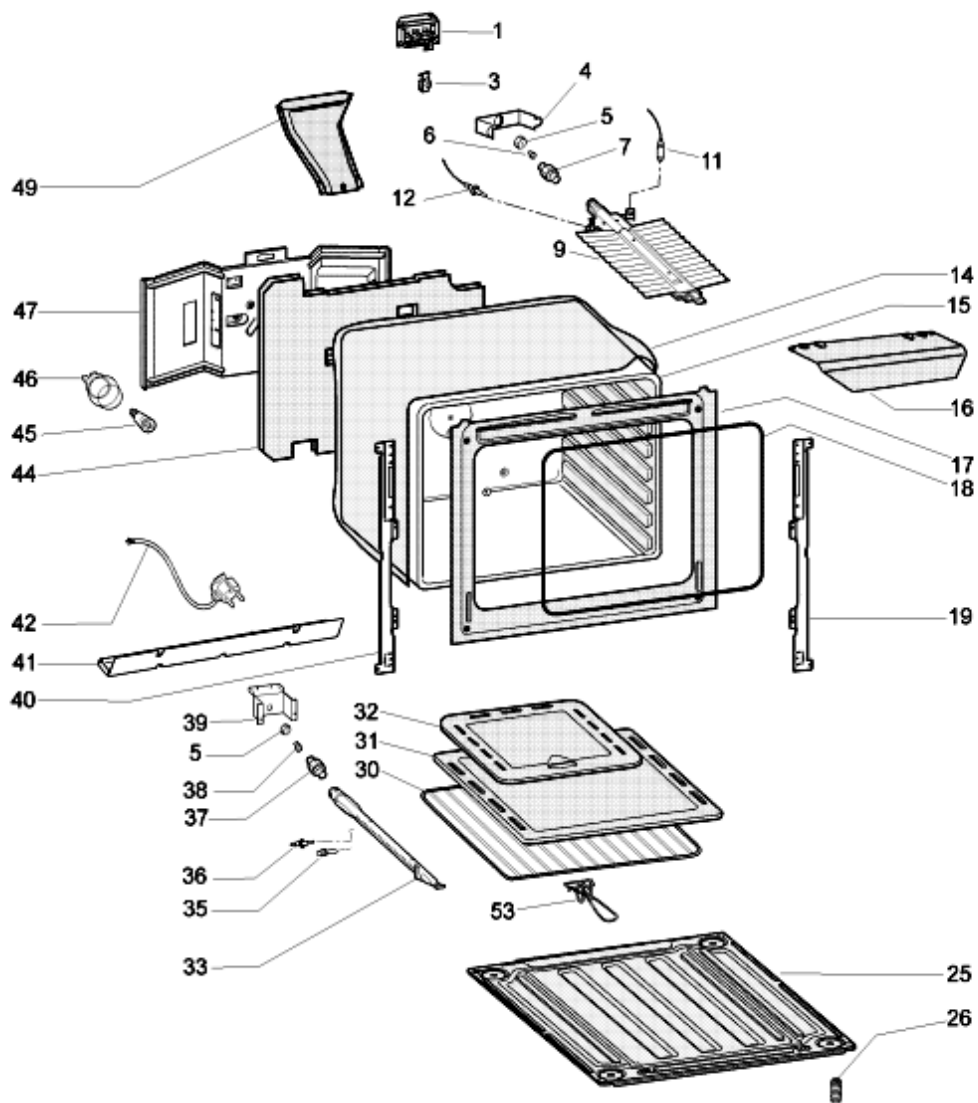

4280230a

Exploded views

From
ref.40115.0001

4280230a

4280230a

Spare parts list

Ref.	Code	From	To S/N	Substitute	Description	Notice	Industrial
001	C00118110 (482000062499)				mains terminal block		
003	C00094418 (482000090899)				stop mains supply cable		
004	C00082150 (482000092159)				support for gas injector body		
005	C00002864 (482000072585)				injector unit nut		
006	C00025772 (482000026089)				nat gas grill jet		
006	C00033838 (482000026260)				gas jet 80 lpg large burner		
007	C00025312 (482000026082)				injector body		
009	C00145041 (482000082304)				grill burner complete new cast		
011	C00145040 (482000082303)				electrode grill new cast l=500		
012	C00143490 (482000029778)			1 x C00307855 (482000032283)	oven & grill thermocouple (l=1300mm)		
014	C00270919 (482000061787)				oven insulation mat		
016	C00112370				knob heat deflector plate		
017	C00098802 (482000078610)				oven front panel c60x60 lodz		
018	C00081579 (482000022703)				oven door seal		
019	C00098793 (482000078607)			1 x C00297712 (482000061888)	hinge roller support right 60x60		
025	C00098787 (482000028300)				base plate c60x60 lodz		
025	C00098788 (482000028301)				bracket for base plate c60x60 lodz		
025	C00291778				counterbalance weight