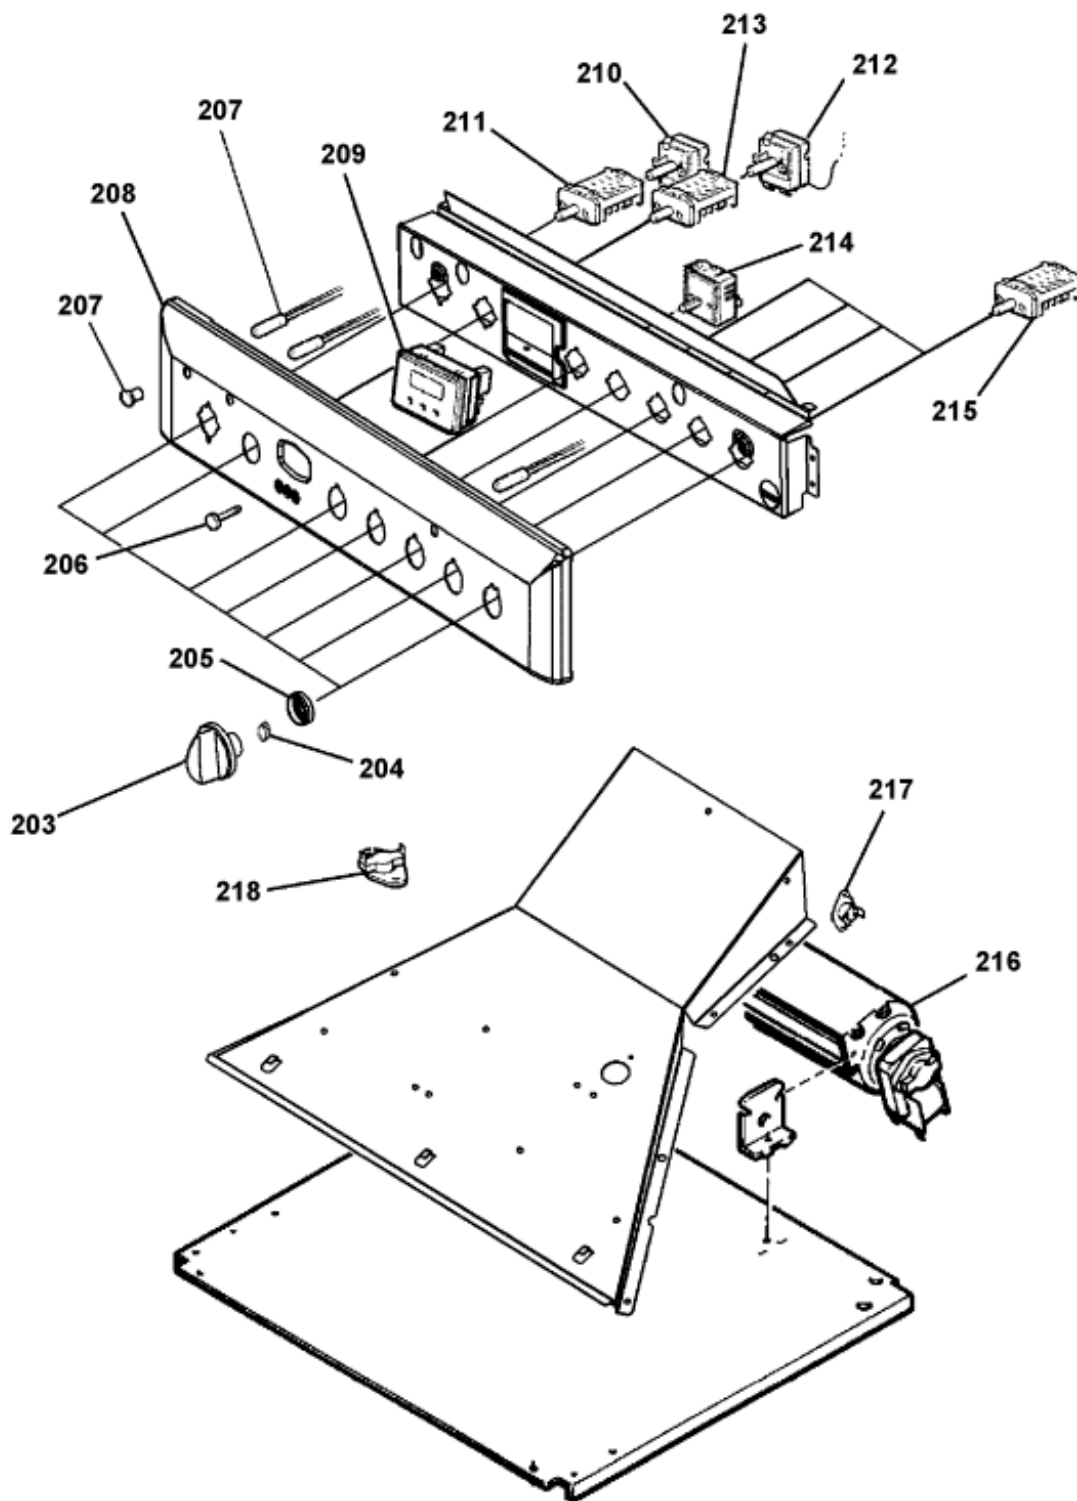

12896-00

Exploded views

12896-00

Spare parts list

Ref.	Code	From	To S/N	Substitute	Description	Notice	Industrial
101	C00064285				side crosspiece c.60		
102	C00081163				heating element 1200w/240v		
103	C00228861				1800w element 200mm		
104	C00081163				heating element 1200w/240v		
105	C00228861				1800w element 200mm		
106	C00260793				fixing spring kd6c35w		
107	C00136453				brown bumper		
107	C00230111				hob glass and frame##		
999	C00259939				back spacer		

12896-05

Exploded views

12896-05

Spare parts list

Ref.	Code	From	To S/N	Substitute	Description	Notice	Industrial
203	C00284043				electrical knob-white ind		
204	C00016035				control knob disc spring		
205	C00285706				knob disc - pw uk indesit 2011		
206	C00117539				electronic programmer button -		
207	C00074135				neon lens clear		
207	C00074157				pilot light red		
208	C00230433				control mtg panel		
208	C00286957				control panel id60c2w pw		
209	C00195762				timer 3 button green invensys		
210	C00255842				thermostat main oven		
211	C00117388				switch pack		
212	C00255841				thermostat top oven e.g.o.		
213	C00255833				top oven switchpack		
214	C00255832				regulator twin circuit		
215	C00013413				energy regulator (hotplate) 6+0		
216	C00138844				tangential fan seal		
216	C00230136				cooling fan 15mm		
216	C00230225				duct cooling fan		
217	C00199503				cut-in		
218	C00199515				cut-out thermostat		
999	C00270746				junction clamp		