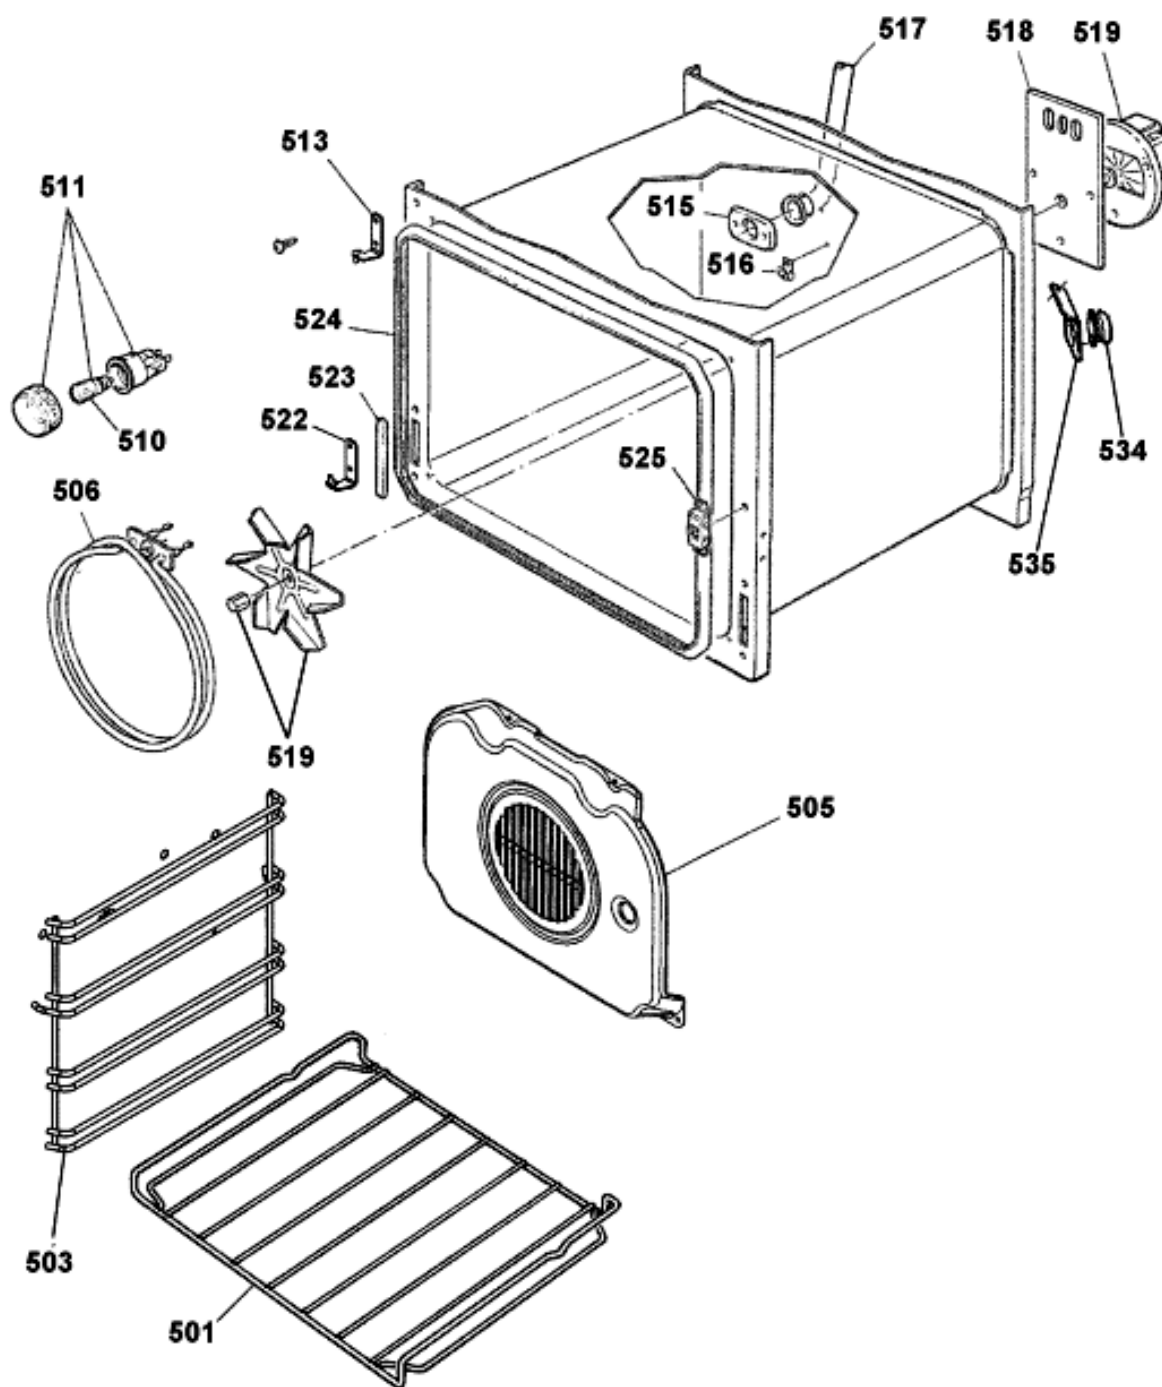

12896-22

Exploded views

12896-22

Spare parts list

Ref.	Code	From	To S/N	Substitute	Description	Notice	Industrial
501	C00199641				main oven shelf		
503	C00199639				shelf support main		
505	C00081585				taptite screw		
505	C00108932			1 x C00081584	oven back panel c60x60		
506	C00084399				heating element fan oven		
510	C00076978				oven lamp 25w 220v		
511	C00078426				lamp assembly 25 w 230 v		
513	C00230124				main door hinge top		
515	C00199689				vent tube sec washer		
516	C00039578				push in spring clip - thermostat		
517	C00225758				vent pipe main oven		
518	C00199746				fan motor insulation (ck)		
519	C00230134				oven fan motor assy		
522	C00230125				main door hinge btm		
523	C00230121				hinge tapping plate		
524	C00230128				main door seal		
525	C00118116				door roller catch (ck)		
525	C00256678				plastic washer		
534	C00199503				cut-in		
535	C00227315				m/o cut-in mtg plate