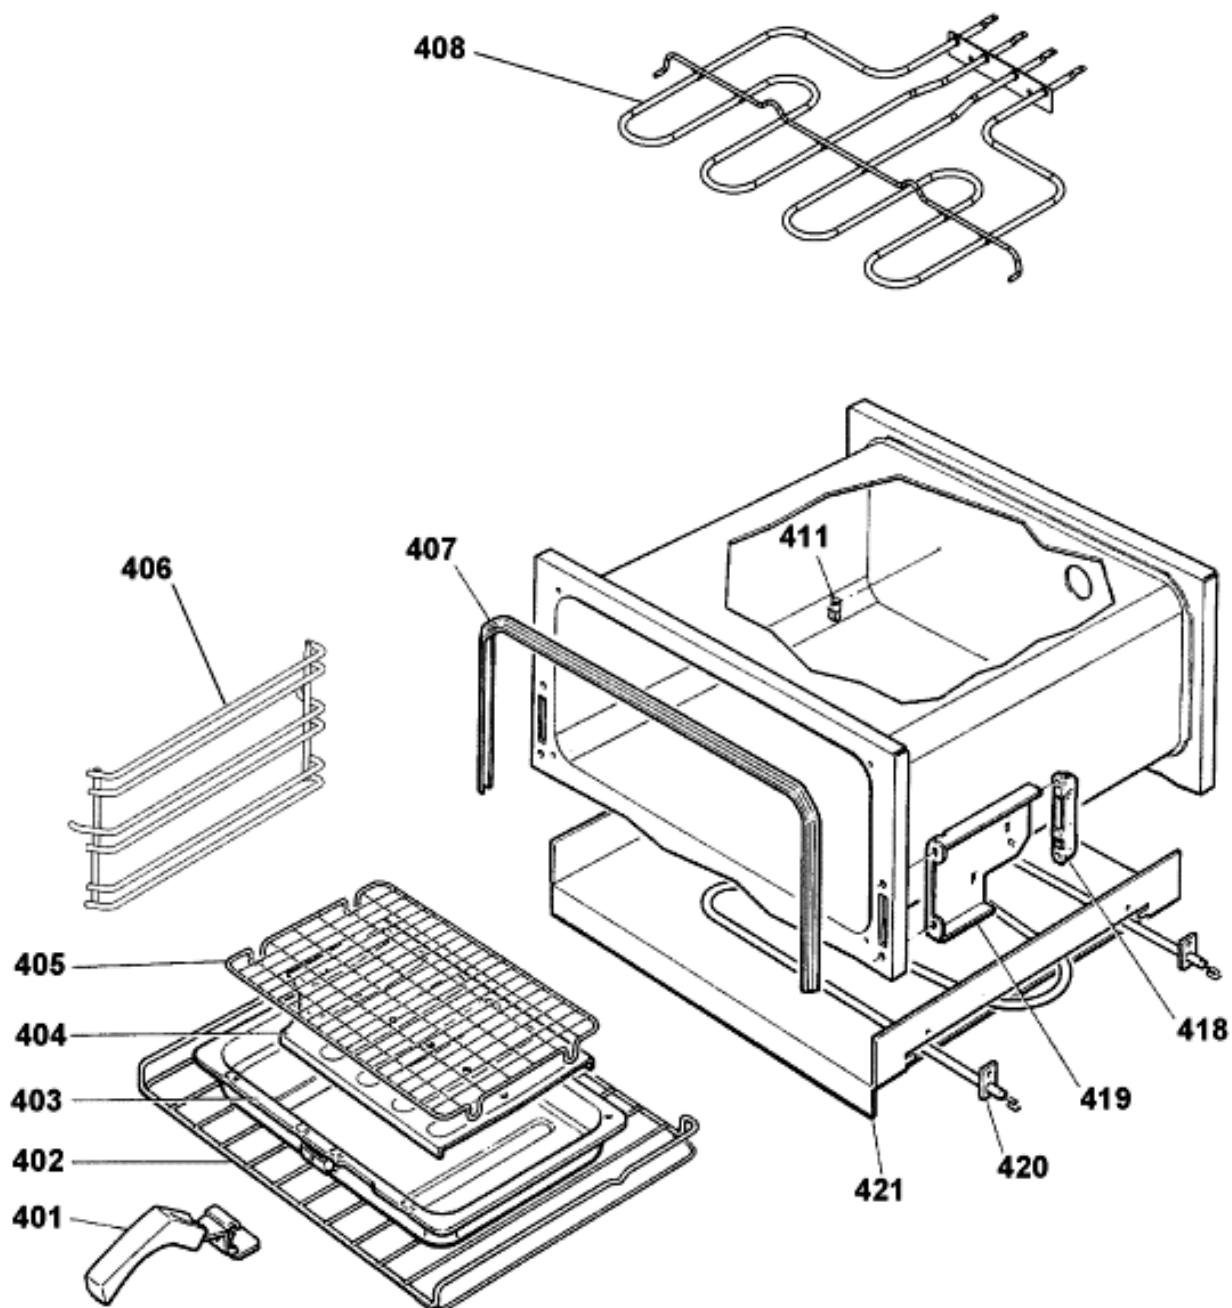

12896-15

Exploded views

12896-15

Spare parts list

Ref.	Code	From	To S/N	Substitute	Description	Notice	Industrial
401	C00268579				wire handle for grill pan		
402	C00199643				oven shelf		
403	C00272630				grill pan black double ovens		
404	C00192903				this item is not fitted to this model		
405	C00117378				grill pan grid (344x223mm)		
406	C00230151				top shelf suppt wire		
407	C00230129				top door seal		
408	C00230133				twin grill element 2660w		
411	C00039578				push in spring clip - thermostat		
418	C00225413				hinge support		
419	C00268943				hinge lagging guard		
420	C00230135				base element 1200w		
421	C00192903				this item is not fitted to this model