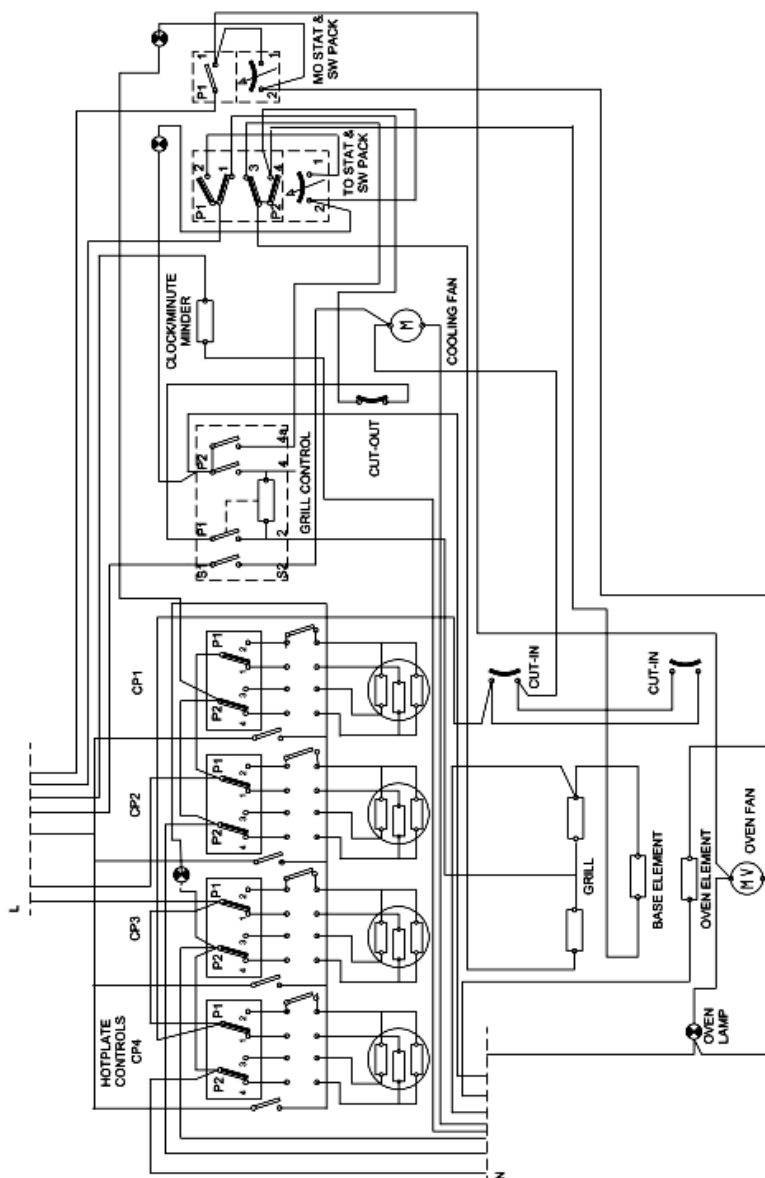

12928-25

Spare parts list

Ref.	Code	From	To S/N	Substitute	Description	Notice	Industrial
601	C00252540				side panel long white		
602	C00252540				side panel long white		
604	C00016561				washer for side panel		
604	C00136521				seal		
604	C00230275				outer rear panel		
604	C00260983				upper rear panel		
605	C00259775				mains terminal block		
606	C00286830				service manual		
607	C00266979				oven insulation mat - rear 30mm		
608	C00230323				rear lagging mat		
609	C00225564				adjustable foot		
609	C00279916				base plate c50x60 double ovens		

Electric schemes and links

Cod. 16002098500