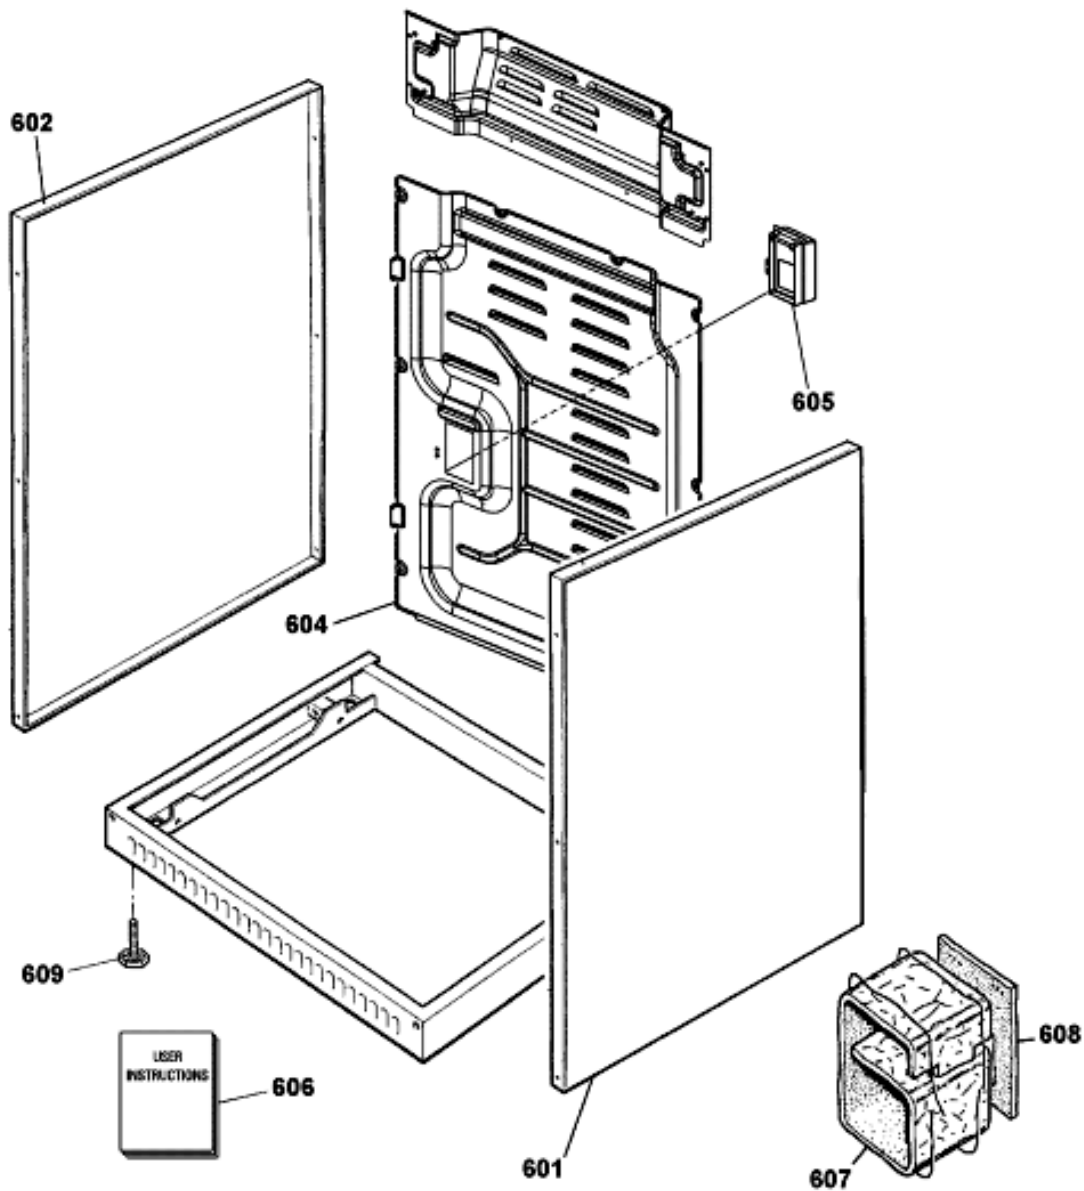

12928-10

Exploded views

12928-10

Spare parts list

Ref.	Code	From	To S/N	Substitute	Description	Notice	Industrial
301	C00286959				outer door glass main		
302	C00286958				outer door glass top pw		
303	C00284041				oven door handle pw ind		
304	C00082473				handle spacer		
306	C00230387				screw (m5 x 16)		
308	C00230130				main door strike pin		
308	C00251455				m6 washer		
308	C00256678				plastic washer		
308	C00265219				captivated nut m6 - aph 615		
309	C00229811				door hinge		
311	C00112453				vite aut.4.2x9.5 tprp zn.		
312	C00230393				main door inner panel 60cm		
312	C00280851				expansion plate x vi.8p black		
313	C00193697				top door inner panel enamel		
315	C00013973				screw 8p x 12,75 tpr black		
316	C00011551				black screw m5 x 9 tsp		
317	C00033163				washer - black		
318	C00230341				main door inner glass (non		
319	C00193699				top door inner glass-non reflective		
320	C00011116				screw self-tapping black 8pt		
321	C00117393				door glass bracket		
322	C00260801				spring		
323	C00230142				low dr hing low supt		
324	C00230141				main door hinge top		
326	C00285974				handle mounting channel		

12928-25

Exploded views

12928-25

Spare parts list

Ref.	Code	From	To S/N	Substitute	Description	Notice	Industrial
601	C00252540				side panel long white		
602	C00252540				side panel long white		
604	C00016561				washer for side panel		
604	C00136521				seal		
604	C00230275				outer rear panel		
604	C00260983				upper rear panel		
605	C00259775				mains terminal block		
606	C00286830				service manual		
607	C00266979				oven insulation mat - rear 30mm		
608	C00230323				rear lagging mat		
609	C00225564				adjustable foot		
609	C00279916				base plate c50x60 double ovens		