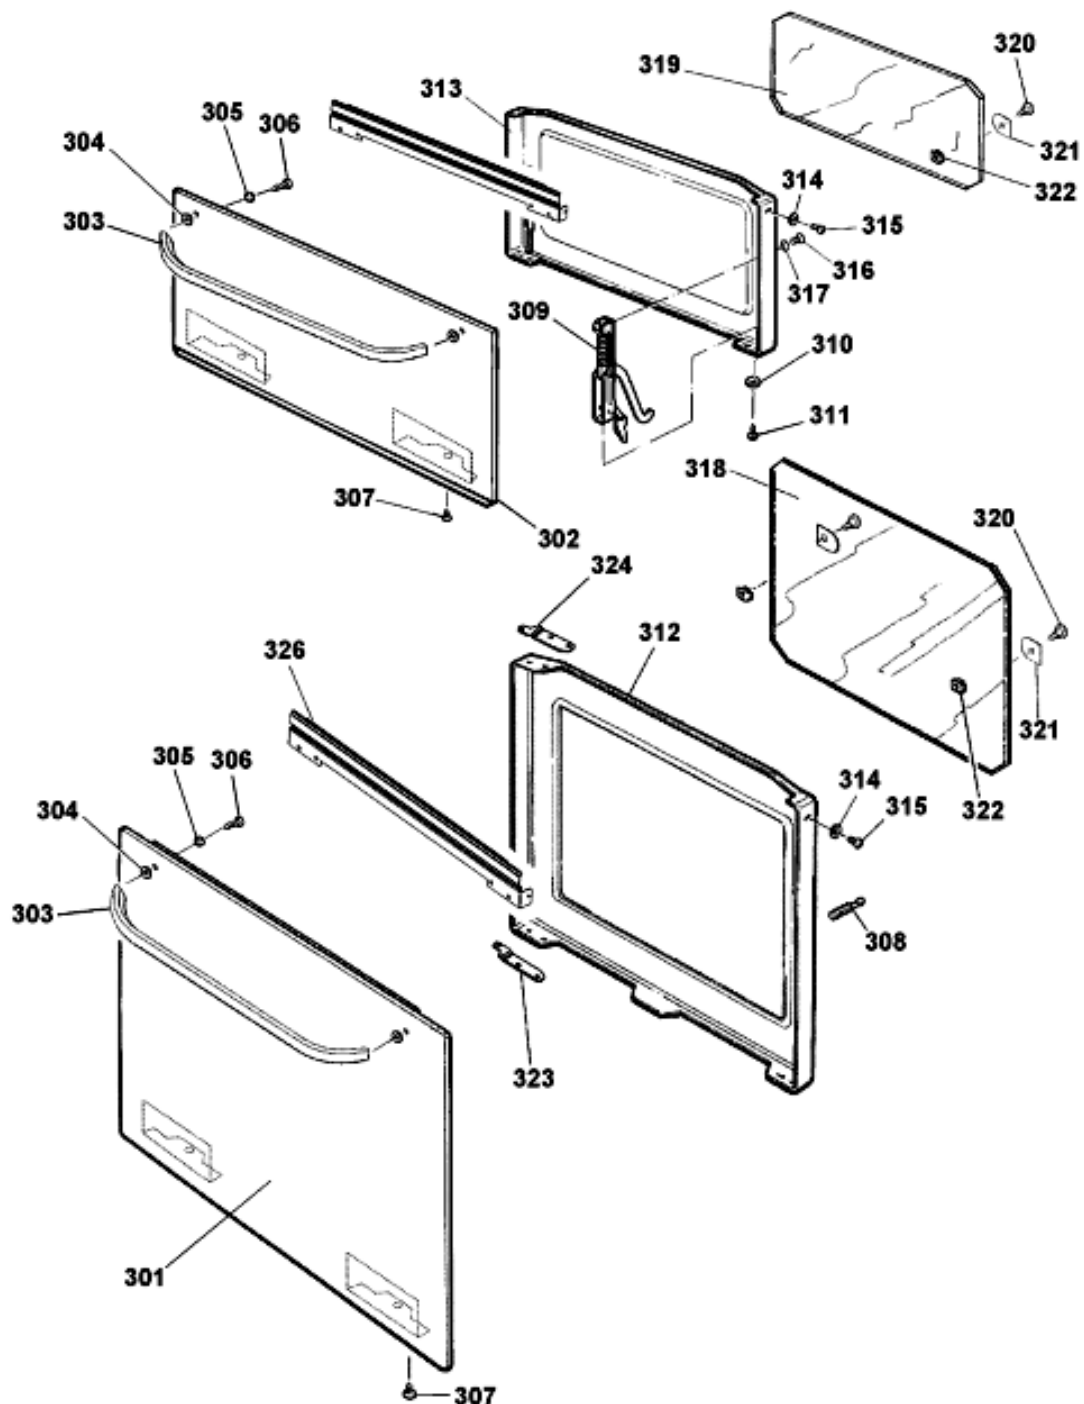

12928-10

Exploded views

12928-10

Spare parts list

Ref.	Code	From	To S/N	Substitute	Description	Notice	Industrial
301	C00286959				outer door glass main		
302	C00286958				outer door glass top pw		
303	C00284041				oven door handle pw ind		
304	C00082473				handle spacer		
306	C00230387				screw (m5 x 16)		
308	C00230130				main door strike pin		
308	C00251455				m6 washer		
308	C00256678				plastic washer		
308	C00265219				captivated nut m6 - aph 615		
309	C00229811				door hinge		
311	C00112453				vite aut.4.2x9.5 tprp zn.		
312	C00230393				main door inner panel 60cm		
312	C00280851				expansion plate x vi.8p black		
313	C00193697				top door inner panel enamel		
315	C00013973				screw 8p x 12,75 tpr black		
316	C00011551				black screw m5 x 9 tsp		
317	C00033163				washer - black		
318	C00230341				main door inner glass (non		
319	C00193699				top door inner glass-non reflective		
320	C00011116				screw self-tapping black 8pt		
321	C00117393				door glass bracket		
322	C00260801				spring		
323	C00230142				low dr hing low supt		
324	C00230141				main door hinge top		
326	C00285974				handle mounting channel