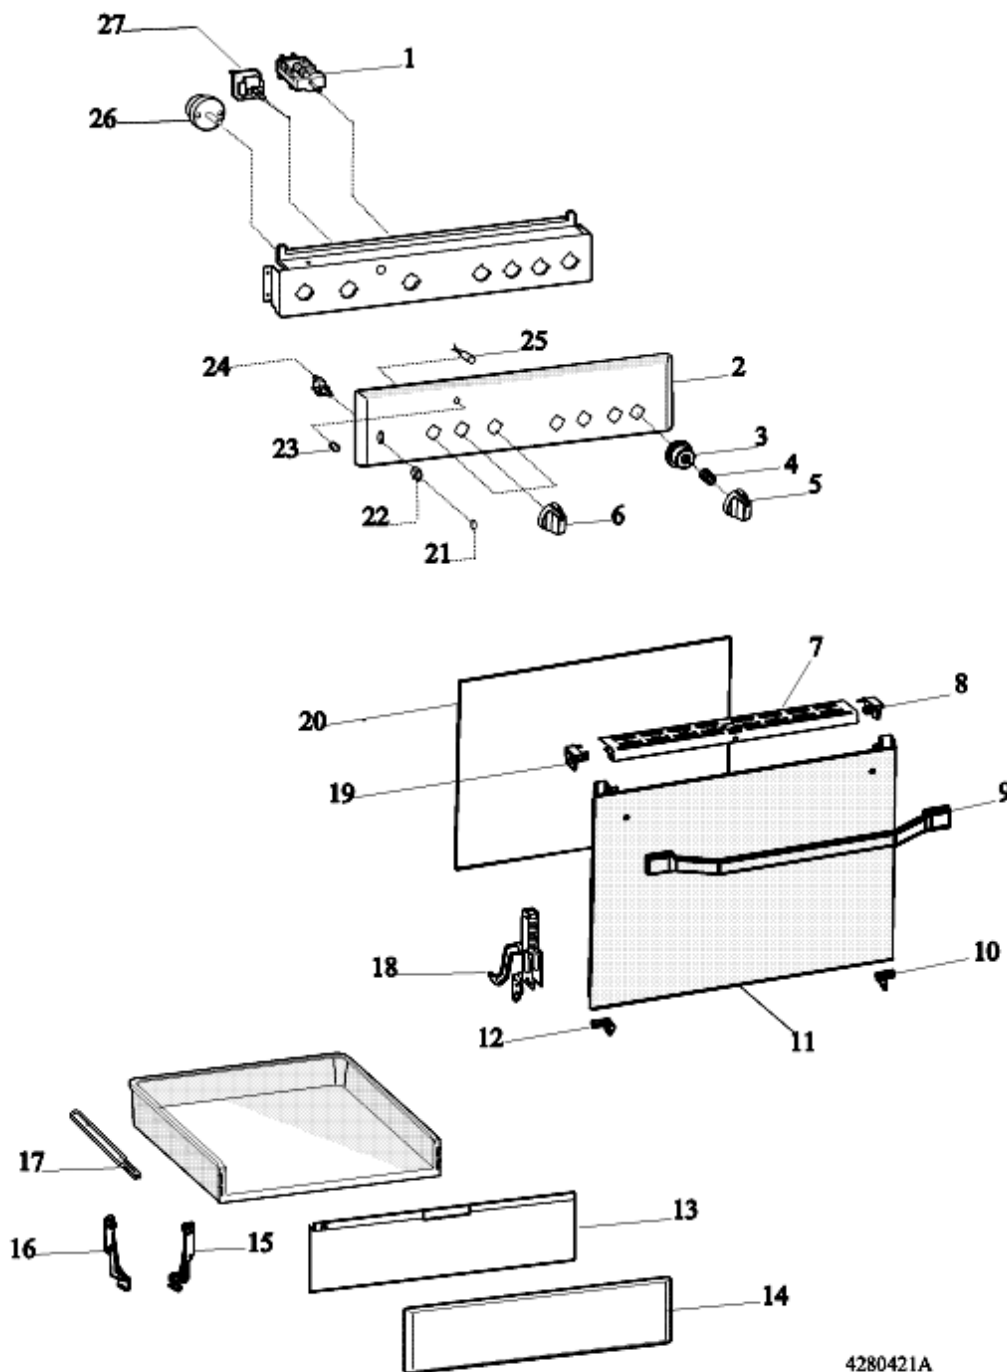

4280421A

Exploded views

4280421A

4280421A

Spare parts

list

Ref.	Code	From	To S/N	Substitute	Description	Notice	Industrial
001	C00022195				selector switch		
002	C00117375				knob deflector double ovens		
002	C00305373				control board panel i5gsh1xuk		
003	C00289328				knob bezel id60c2(x)		
004	C00016035				control knob disc spring		
005	C00305248				knob gas silver prime ind.2013		
006	C00305249				electrical knob silver prime		
007	C00299110				rubber buffer upper door profile		
007	C00304680				upper door profile fg cu.50x60		
008	C00301058				plug rh upper door profile		
009	C00304677				screw trc 4,5x16 zin nera		
009	C00305281				oven door handle silver		
010	C00304681				plug rh glass door bottom		
011	C00285238				door gum oven black (luce)		
011	C00305250				oven door glass i5gg1xuk		
012	C00304684				plug lh bottom door glass		
013	C00084631				warming door support		
014	C00077463				dishwarmer door inox		
015	C00084633				rh flap support (178.8mm)		
016	C00084634				lh flap support (178.8mm)		
017	C00084632				warming drawer support		
018	C00304682				hinge for oven door f.f.19mm		
019	C00301059				plug lh upper glass door profile		
020	C00304679				oven door inner glass pf.fg c50		
021	C00296611				ignition button giugiaro rold silver		
022	C00296608				switch support internal silver		
023	C00268126				neon lens clear		
024	C00045793				ignition switch		
025	C00028054				pilot light - horizontal fitting red		
026	C00052527				minute timer d = 6mm		
027	C00078436				oven thermostat