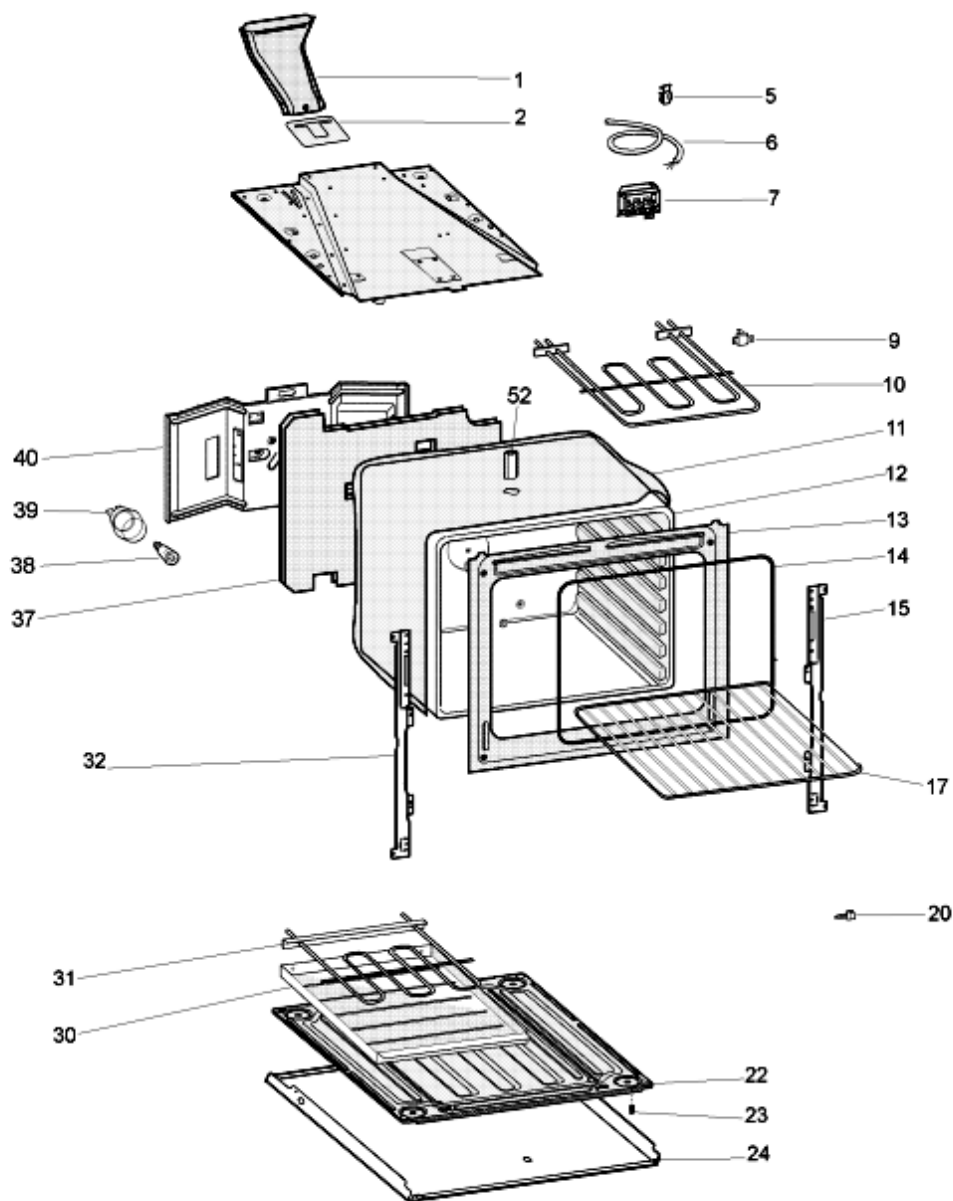

4280220M

Exploded views

4280220M

4280220M

Spare parts

list

Ref.	Code	From	To S/N	Substitute	Description	Notice	Industrial
001	C00192903				this item is not fitted to this model		
002	C00192903				this item is not fitted to this model		
005	C00192903				this item is not fitted to this model		
006	C00279613				three-pole cable + plug 2m 3x1 uk		
007	C00039460				terminal block 2.pole (fastex)		
009	C00192903				this item is not fitted to this model		
010	C00086440				upper element oven/grill		
011	C00089398				oven insulation mat		
012	C00083055				cavity		
013	C00192903				this item is not fitted to this model		
014	C00078733				oven door seal (3 sides) - black		
015	C00077461				hinge support		
017	C00078391				enamelled drip tray black		
017	C00296329				oven shelf		
020	C00039578				push in spring clip - thermostat		
022	C00081416				stove bottom 50 x 60		
023	C00016119			1 x C00055585	foot		
024	C00192903				this item is not fitted to this model		
030	C00078399				base element support		
031	C00078406				electr. protection l = 407 mm		
031	C00088124				base element wattage 1000w		
032	C00077461				hinge support		
037	C00266724				oven insulation mat - rear 50x60		
038	C00076978				oven lamp 25w 220v		
039	C00078426				lamp assembly 25 w 230 v		
040	C00078403				oven panel crosspiece		
052	C00078410				chimney