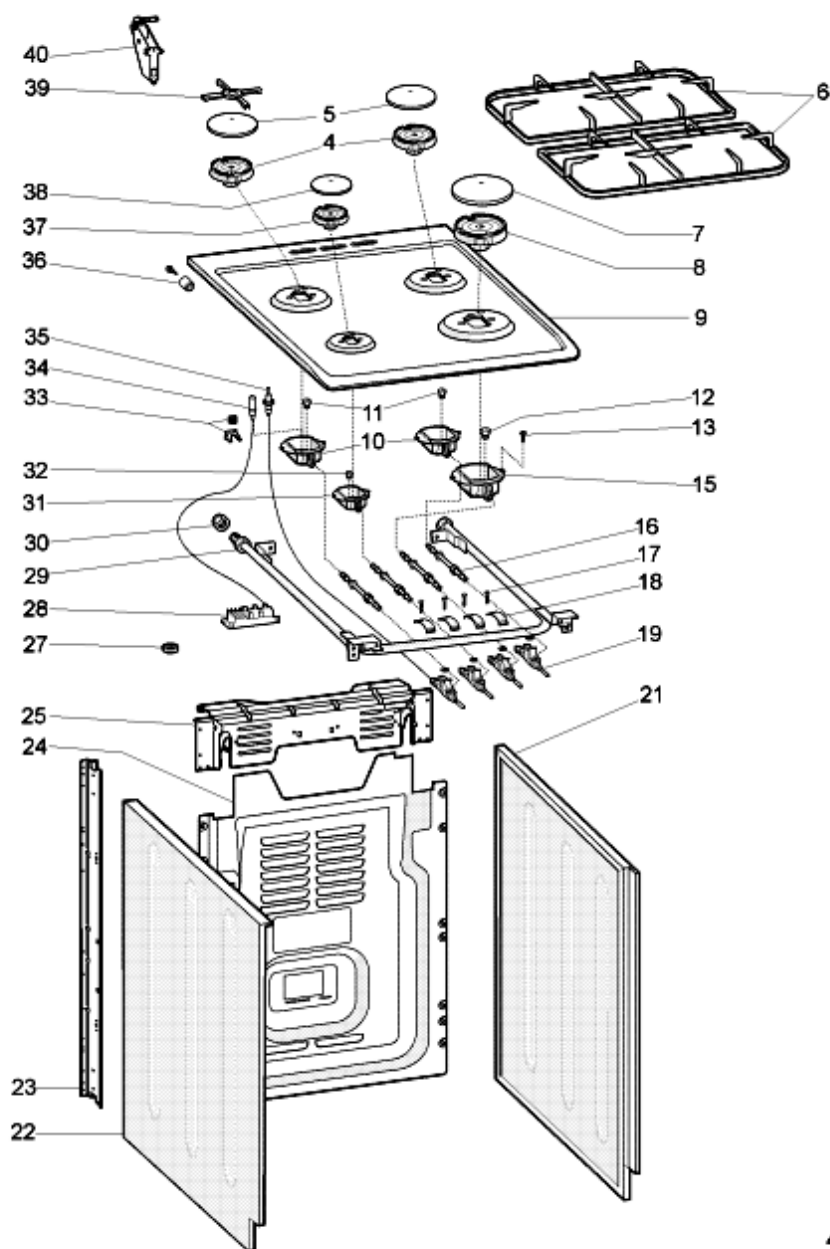

4280160b

Exploded views

from  
matr.40218.0001

4280160b

4280160b

Spare parts list

Ref.	Code	From	To S/N	Substitute	Description	Notice	Industrial
004	C00299210				burner ring - medium sr defendi		
005	C00299220				burner cap semi rapid		
006	C00114523				pan support double black		
007	C00299214				burner cap large - luc.def.stamp.he		
008	C00299215				burner ring/flame splitter - large		
009	C00252411				hob top inox		
010	C00092511				burner cup - medium burner		
011	C00092516				natural gas jet semi rapide 104		
012	C00299208				gas jet 128 ng large burner		
013	C00002478			1 x C00016138	washer 4,1x12x1		
013	C00280168				screw m3x11 tsc ic inox		
015	C00092509				burner cup - large burner		
016	C00027911				grill feeding pipe		
016	C00116140				gas pipe - aluminium tube l=480		
016	C00257175				feeder pipe 380mm length		
017	C00265597				bolt m4x22 t.es.croce xbri.def.		
018	C00265592				fixing bracket - tap		
019	C00015731				knob spacer		
019	C00299217				thermostat with valve 30/100		
019	C00299218				thermostat with valve 41/100		
021	C00115185				side panel right inox 50x60x60		
022	C00115186				side panel left inox 50x60x60		
023	C00192903				this item is not fitted to this model		
024	C00296854				rear panel		
025	C00290679				upper back transverse		
027	C00010506				sealing washer - gas elbow/pipe		
028	C00118464				spark ignition transformer + filter		
029	C00290682				gas rail l 40fe c50x60		
030	C00039858				connection nut distributing pipe		
031	C00092512				burner cup - small burner		
032	C00299207				nat gas aux. burner nozzle rapido		
033	C00052934				electrode clip		
034	C00092491				electrode l=750mm		
035	C00092498				thermocouple spade connection		
035	C00093834				screw nut m6		