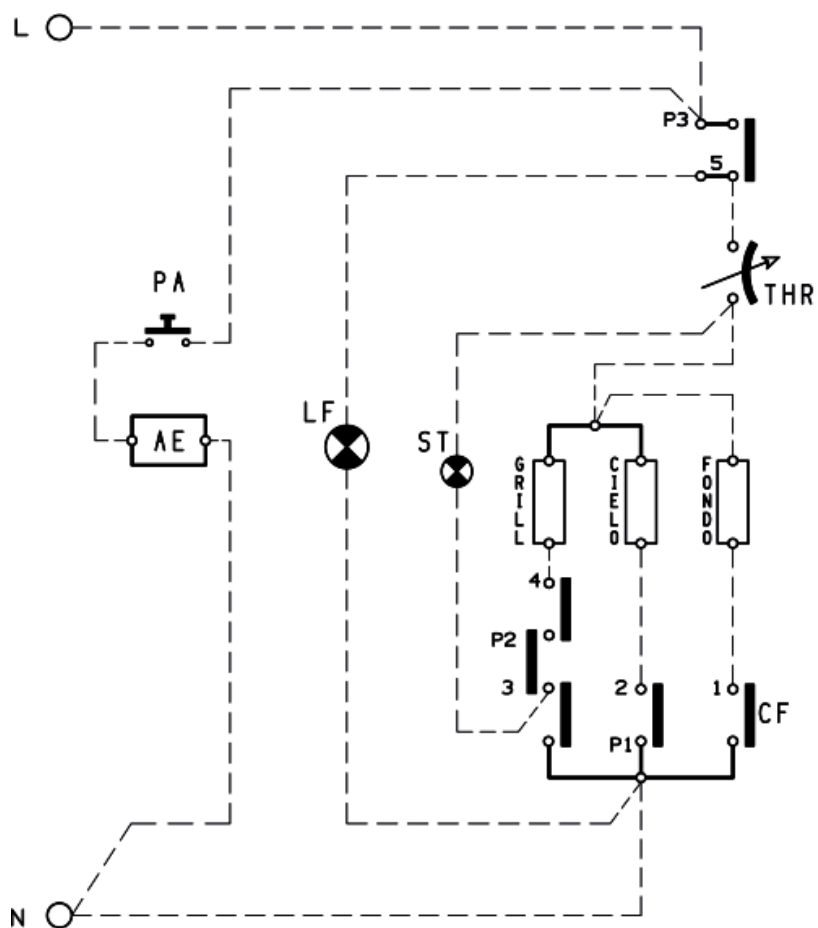

4280421A

Spare parts

list

Ref.	Code	From	To S/N	Substitute	Description	Notice	Industrial
001	C00022195				selector switch		
002	C00117375				knob deflector double ovens		
002	C00305373				control board panel i5gsh1xuk		
003	C00289328				knob bezel id60c2(x)		
004	C00016035				control knob disc spring		
005	C00305248				knob gas silver prime ind.2013		
006	C00305249				electrical knob silver prime		
007	C00299110				rubber buffer upper door profile		
007	C00304680				upper door profile fg cu.50x60		
008	C00301058				plug rh upper door profile		
009	C00304677				screw trc 4,5x16 zin nera		
009	C00305281				oven door handle silver		
010	C00304681				plug rh glass door bottom		
011	C00285238				door gum oven black (luce)		
011	C00305250				oven door glass i5gg1xuk		
012	C00304684				plug lh bottom door glass		
013	C00084631				warming door support		
014	C00077463				dishwarmer door inox		
015	C00084633				rh flap support (178.8mm)		
016	C00084634				lh flap support (178.8mm)		
017	C00084632				warming drawer support		
018	C00304682				hinge for oven door f.f.19mm		
019	C00301059				plug lh upper glass door profile		
020	C00304679				oven door inner glass pf.fg c50		
021	C00296611				ignition button giugiaro rold silver		
022	C00296608				switch support internal silver		
023	C00268126				neon lens clear		
024	C00045793				ignition switch		
025	C00028054				pilot light - horizontal fitting red		
026	C00052527				minute timer d = 6mm		
027	C00078436				oven thermostat		

Electric schemes and links

Cod. 16001373800

16001373800